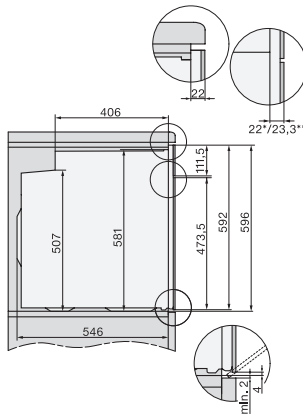

H 2467 BP ACTIVE

Pećnica

modernog dizajna s umreženjem, pirolizom i FlexiClip vodilicom.

installation H7000 XL, installation drawing

side view H7000 XL, installation drawings

built-in H7000 XL, installation drawing

Installation H7000 XL underframe, installation drawings

side view H7000 XL build-under, installation drawing

H2465B, H2465BP, H2466B, H2466BP, H2467B, H2467BP, H2468B, H2468BP, H2469B, H2469BP installation drawings