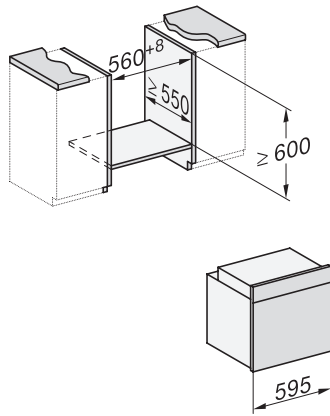

H 2467 BP ACTIVE

Pećnica

modernog dizajna s umreženjem, pirolizom i FlexiClip vodilicom.

installation H7000 XL, installation drawing

side view H7000 XL, installation drawings

built-in H7000 XL, installation drawing

Installation H7000 XL underframe, installation drawings

side view H7000 XL build-under, installation drawing

H2465B, H2465BP, H2466B, H2466BP, H2467B, H2467BP, H2468B, H2468BP, H2469B, H2469BP installation drawings