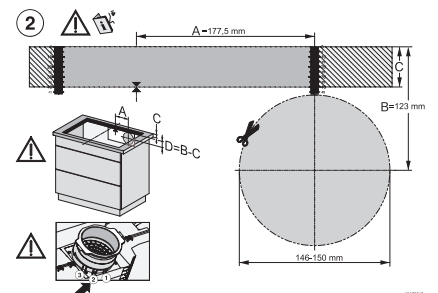

KMDA7272FL/FR, KMDA7473FL/FR – Installation variant 6 Circulating air – drawing