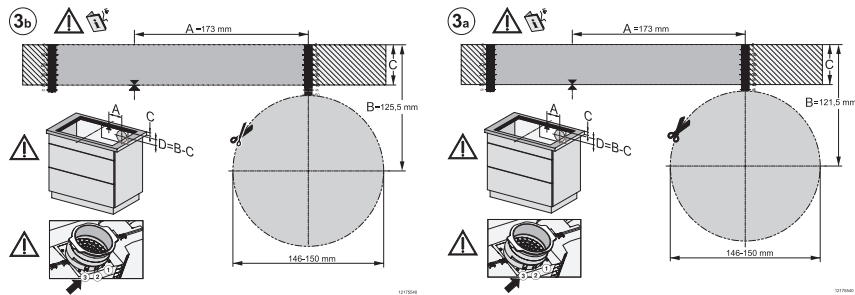

KMDA7272FL/FR, KMDA7473FL/FR – Installation variant 13 Circulating air – drawing

KMDA7272FL/FR, KMDA7473FL/FR – Installation variant 14 Circulating air – drawing

KMDA7272FL/FR, KMDA7473FL/FR – surface installation, drilling template, installation drawing

KMDA 7272 FL-U Silence

Indukcijska ploča za kuhanje s integriranom napom

sa Silence motorom i 4 pojed. zone za kuhanje s načinom rada na kruženje zraka

KMDA7272FL, KMDA7473FL – flush installation, drilling template, Installation depth 21 cm, Installation drawing