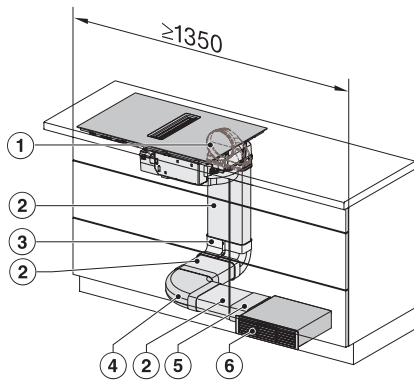

KMDA7272FL/FR, KMDA7473FL/FR – Installation variant 1 Basis -drawing

KMDA7272FL/FR, KMDA7473FL/FR – Installation variant 4 Circulating air – drawing