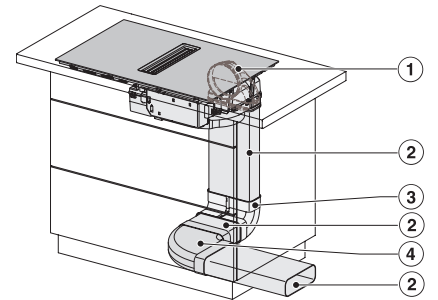

KMDA7272FL, KMDA7473FL – Side view flush, Plug&Play – Installation drawing

KMDA7272FL, KMDA7473FL – Side view lying on top, Plug&Play – Installation drawing

KMDA7272FL, KMDA7473FL – Side view flush+X, Plug&Play – Installation drawing

KMDA7272FL, KMDA7473FL – Side view lying on top+X, Plug&Play – Installation drawing

KMDA 7272 FL-U Silence

Indukcijska ploča za kuhanje s integriranom napom

sa Silence motorom i 4 pojed. zone za kuhanje s načinom rada na kruženje zraka

KMDA7272FL/FR, KMDA7473FL/FR – Installation variant 1 Basis -drawing

KMDA7272FL/FR, KMDA7473FL/FR – Installation variant 2 Basis – drawing

KMDA7272FL/FR, KMDA7473FL/FR -Installation variant 3 Basis – drawing