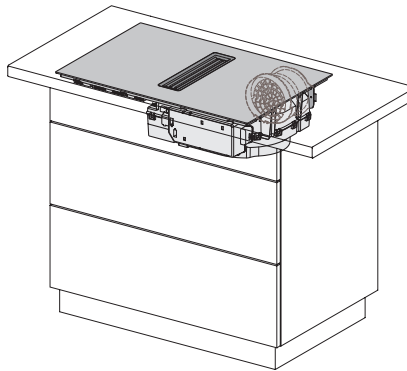

KMDA7272FL, KMDA7473FL – flush – Installation drawing

KMDA7272FL, KMDA7473FL – Installation drawing

KMDA7272FL/FR – Operating options

KMDA7272FL/FR, KMDA7473FL/FR, Air circulation (Installation drawing)

KMDA7272FL/FR, KMDA7473FL/FR, Plug&Play (Installation drawing)

KMDA7272FL, KMDA7473FL – Side view flush, Plug&Play – Installation drawing

KMDA7272FL, KMDA7473FL – Side view lying on top, Plug&Play – Installation drawing

KMDA7272FL, KMDA7473FL – Side view flush+X, Plug&Play – Installation drawing