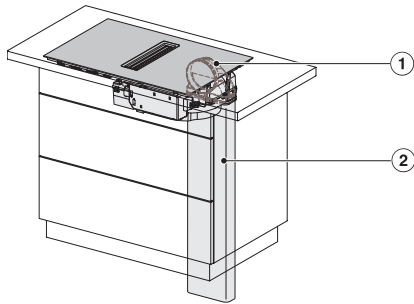

KMDA7272FL, KMDA7473FL – Side view flush, Plug&Play – Installation drawing

KMDA7272FL, KMDA7473FL – Side view lying on top, Plug&Play – Installation drawing

KMDA7272FL, KMDA7473FL – Side view flush+X, Plug&Play – Installation drawing

KMDA7272FL, KMDA7473FL – Side view lying on top+X, Plug&Play – Installation drawing

KMDA 7272 FL-U Silence

Indukcijska ploča za kuhanje s integriranom napom

sa Silence motorom i 4 pojed. zone za kuhanje s načinom rada na kruženje zraka