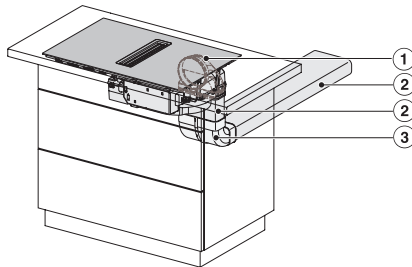

KMDA 7272 FL-U Silence

Indukcijska ploča za kuhanje s integriranom napom

sa Silence motorom i 4 pojed. zone za kuhanje s načinom rada na kruženje zraka