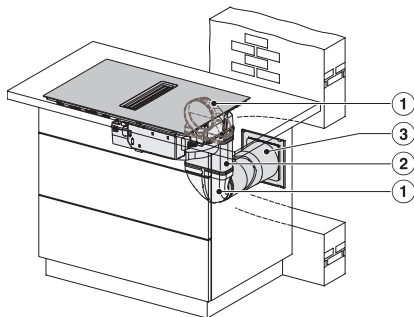

KMDA7272FL/FR, KMDA7473FL/FR – Installation variant 2 Basis – drawing