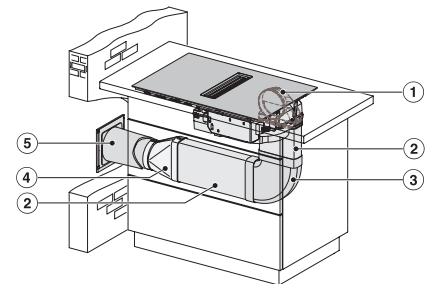

KMDA7272FL/FR, KMDA7473FL/FR – Installation variant 9 Exhaust air – drawing