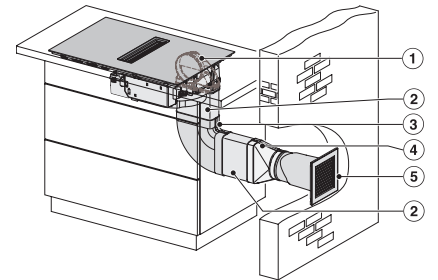

KMDA7272FL, KMDA7473FL – Side view lying on top, Plug&Play – Installation drawing

KMDA7272FL, KMDA7473FL – Side view flush+X, Plug&Play – Installation drawing

KMDA7272FL, KMDA7473FL – Side view lying on top+X, Plug&Play – Installation drawing

KMDA7272FL/FR, KMDA7473FL/FR – Installation variant 1 Basis -drawing

KMDA 7272 FL-A Silence

Indukcijska ploča za kuhanje s integriranom napom

sa Silence motorom i 4 pojed. zone za kuhanje s načinom rada na odvod zraka