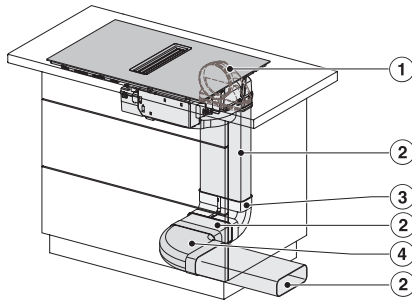

KMDA7272FL, KMDA7473FL – flush – Installation drawing

KMDA7272FL, KMDA7473FL – Installation drawing

KMDA7272FL/FR – Operating options

KMDA7272FL/FR, KMDA7473FL/FR, Exhaust air (Installation drawing)

KMDA7272FL, KMDA7473FL – Side view flush, Plug&Play – Installation drawing

KMDA7272FL, KMDA7473FL – Side view lying on top, Plug&Play – Installation drawing

KMDA7272FL, KMDA7473FL – Side view flush+X, Plug&Play – Installation drawing

KMDA7272FL, KMDA7473FL – Side view lying on top+X, Plug&Play – Installation drawing

KMDA7272FL/FR, KMDA7473FL/FR – Installation variant 1 Basis -drawing

KMDA 7272 FL-A Silence

Indukcijska ploča za kuhanje s integriranom napom

sa Silence motorom i 4 pojed. zone za kuhanje s načinom rada na odvod zraka