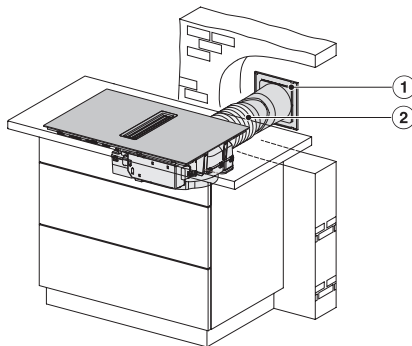

KMDA7272FL/FR, KMDA7473FL/FR -Installation variant 3 Basis – drawing