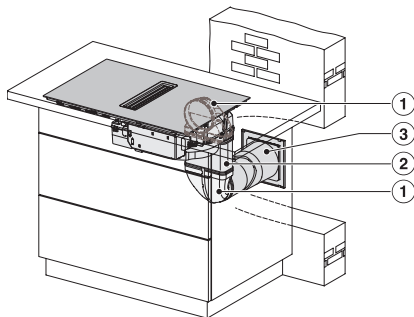

KMDA7272FL, KMDA7473FL – Side view lying on top, Plug&Play – Installation drawing

KMDA7272FL, KMDA7473FL – Side view flush+X, Plug&Play – Installation drawing

KMDA7272FL, KMDA7473FL – Side view lying on top+X, Plug&Play – Installation drawing

KMDA7272FL/FR, KMDA7473FL/FR – Installation variant 1 Basis -drawing

## KMDA 7272 FL-A Silence

Indukcijska ploča za kuhanje s integriranom napom

sa Silence motorom i 4 pojed. zone za kuhanje s načinom rada na odvod zraka

KMDA7272FL/FR, KMDA7473FL/FR – Installation variant 2 Basis – drawing