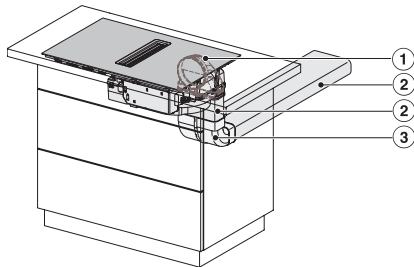

KMDA7272FL, KMDA7473FL – Side view lying on top, Plug&Play – Installation drawing

KMDA7272FL, KMDA7473FL – Side view flush+X, Plug&Play – Installation drawing

KMDA7272FL, KMDA7473FL – Side view lying on top+X, Plug&Play – Installation drawing

KMDA7272FL/FR, KMDA7473FL/FR – Installation variant 1 Basis -drawing

KMDA 7272 FL-A Silence

Indukcijska ploča za kuhanje s integriranom napom

sa Silence motorom i 4 pojed. zone za kuhanje s načinom rada na odvod zraka