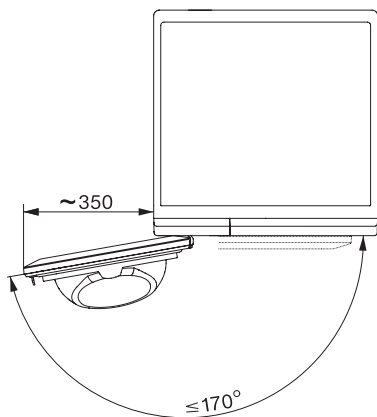

TCA230WP Active

T1 sušilica rublja s toplinskom pumpom:

S A++ i izvrsnom Miele kvalitetom po atraktivnoj početnoj cijeni.

T1 installation drawing, slanted facia or straight facia, measures in mm

T1 drawing, slanted facia or straight facia, measures in mm

T1 drawing, slanted facia or straight facia, without porthole, measures in mm

T1 drawing, slanted facia or straight facia, measures in mm