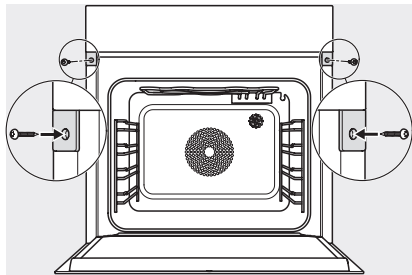

DGC 7865 HC Pro

Parna pećnica s priključkom na svježu vodu i odvod
za pripremu na paru i pečenje s bežičnim termometrom za hranu + HydroClean.

H7000 handle, installation drawing

Installation DGC XXL, ESW7x20 installation drawings

ESW7x10, EVS7010, DGC7x6xHCPro, DGC7x6xHCXPro installation drawings

built-in DGC XXL, installation drawing

DGC7x65 connections and ventilation 60cm, installation drawing

built-in DGC XXL build-under, installation drawing

screw joint DGC XXL, installation drawing

DGC7x4x swivel range of the aperture, installation drawings

side view DGC XXL, installation drawings