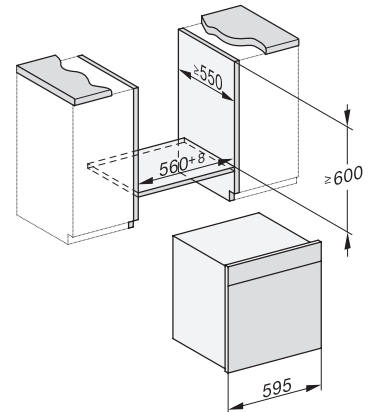

DGC 7865 HC Pro

Parna pećnica s priključkom na svježu vodu i odvod
za pripremu na paru i pečenje s bežičnim termometrom za hranu + HydroClean.

H7000 handle, installation drawing

Installation DGC XXL, ESW7x20 installation drawings

ESW7x10, EVS7010, DGC7x6xHCPro, DGC7x6xHCXPro installation drawings

built-in DGC XXL, installation drawing

DGC7x65 connections and ventilation 60cm, installation drawing

built-in DGC XXL build-under, installation drawing

screw joint DGC XXL, installation drawing

DGC7x4x swivel range of the aperture, installation drawings

side view DGC XXL, installation drawings