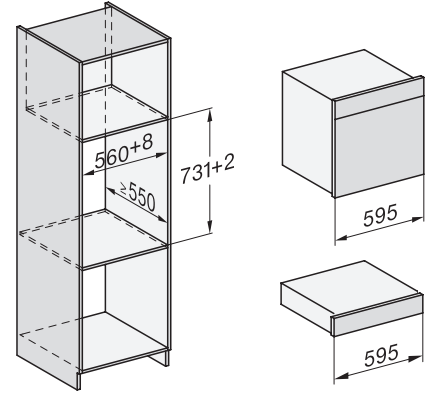

DGC 7865 HC Pro

Parna pećnica s priključkom na svježu vodu i odvod
za pripremu na paru i pečenje s bežičnim termometrom za hranu + HydroClean.

H7000 handle, installation drawing

Installation DGC XXL, ESW7x20 installation drawings

ESW7x10, EVS7010, DGC7x6xHCPro, DGC7x6xHCXPro installation drawings

built-in DGC XXL, installation drawing

DGC7x65 connections and ventilation 60cm, installation drawing

built-in DGC XXL build-under, installation drawing

screw joint DGC XXL, installation drawing

DGC7x4x swivel range of the aperture, installation drawings

side view DGC XXL, installation drawings