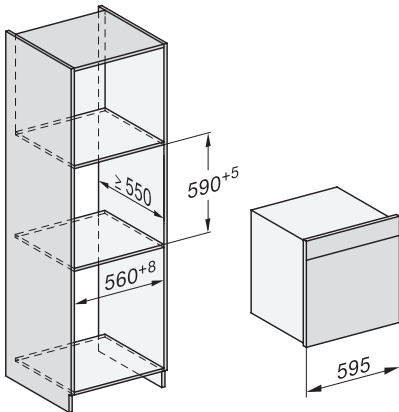

DGC 7865 HC Pro

Parna pećnica s priključkom na svježu vodu i odvod
za pripremu na paru i pečenje s bežičnim termometrom za hranu + HydroClean.

H7000 handle, installation drawing

Installation DGC XXL, ESW7x20 installation drawings

ESW7x10, EVS7010, DGC7x6xHCPro, DGC7x6xHCXPro installation drawings

built-in DGC XXL, installation drawing

DGC7x65 connections and ventilation 60cm, installation drawing

built-in DGC XXL build-under, installation drawing

screw joint DGC XXL, installation drawing

DGC7x4x swivel range of the aperture, installation drawings

side view DGC XXL, installation drawings