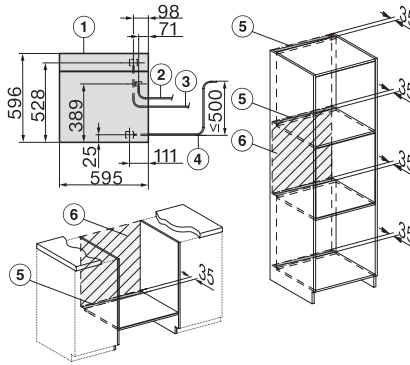

DGC 7865 HC Pro

Parna pećnica s priključkom na svježu vodu i odvod
za pripremu na paru i pečenje s bežičnim termometrom za hranu + HydroClean.

H7000 handle, installation drawing

Installation DGC XXL, ESW7x20 installation drawings

ESW7x10, EVS7010, DGC7x6xHCPro, DGC7x6xHCXPro installation drawings

built-in DGC XXL, installation drawing

DGC7x65 connections and ventilation 60cm, installation drawing

built-in DGC XXL build-under, installation drawing

screw joint DGC XXL, installation drawing

DGC7x4x swivel range of the aperture, installation drawings

side view DGC XXL, installation drawings