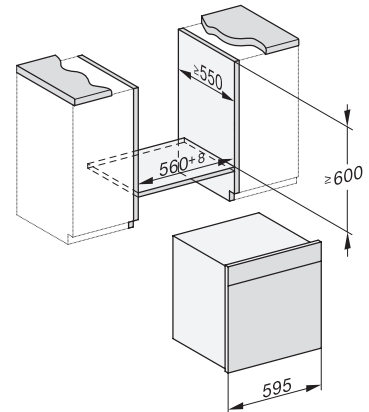

DGC 7865 HC Pro

Parna pećnica s priključkom na svježu vodu i odvod
za pripremu na paru i pečenje s bežičnim termometrom za hranu + HydroClean.

H7000 handle, glass, installation drawings

Installation DGC XXL, ESW7x20 installation drawings

ESW7x10, EVS7010, DGC7x6xHCPro, DGC7x6xHCXPro installation drawings

built-in DGC XXL, installation drawing

DGC7x65 connections and ventilation 60cm, installation drawing

built-in DGC XXL build-under, installation drawing

screw joint DGC XXL, installation drawing

DGC7x4x swivel range of the aperture, installation drawings

side view DGC XXL, installation drawings