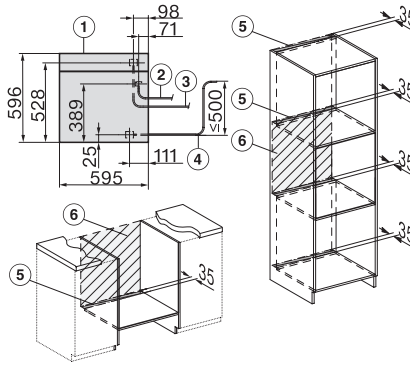

DGC 7865 HC Pro

Parna pećnica s priključkom na svježu vodu i odvod
za pripremu na paru i pečenje s bežičnim termometrom za hranu + HydroClean.

H7000 handle, glass, installation drawings

Installation DGC XXL, ESW7x20 installation drawings

ESW7x10, EVS7010, DGC7x6xHCPro, DGC7x6xHCXPro installation drawings

built-in DGC XXL, installation drawing

DGC7x65 connections and ventilation 60cm, installation drawing

built-in DGC XXL build-under, installation drawing

screw joint DGC XXL, installation drawing

DGC7x4x swivel range of the aperture, installation drawings

side view DGC XXL, installation drawings