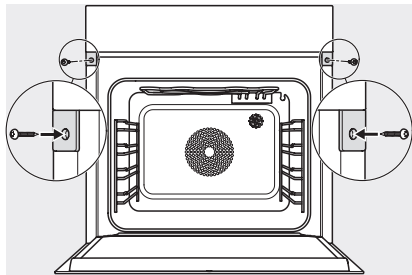

DGC 7865 HC Pro

Parna pećnica s priključkom na svježu vodu i odvod
za pripremu na paru i pečenje s bežičnim termometrom za hranu + HydroClean.

H7000 handle, glass, installation drawings

Installation DGC XXL, ESW7x20 installation drawings

ESW7x10, EVS7010, DGC7x6xHCPro, DGC7x6xHCXPro installation drawings

built-in DGC XXL, installation drawing

DGC7x65 connections and ventilation 60cm, installation drawing

built-in DGC XXL build-under, installation drawing

screw joint DGC XXL, installation drawing

DGC7x4x swivel range of the aperture, installation drawings

side view DGC XXL, installation drawings