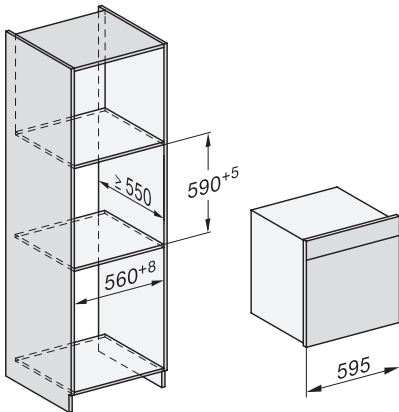

DGC 7865 HC Pro

Parna pećnica s priključkom na svježu vodu i odvod
za pripremu na paru i pečenje s bežičnim termometrom za hranu + HydroClean.

H7000 handle, glass, installation drawings

Installation DGC XXL, ESW7x20 installation drawings

ESW7x10, EVS7010, DGC7x6xHCPro, DGC7x6xHCXPro installation drawings

built-in DGC XXL, installation drawing

DGC7x65 connections and ventilation 60cm, installation drawing

built-in DGC XXL build-under, installation drawing

screw joint DGC XXL, installation drawing

DGC7x4x swivel range of the aperture, installation drawings

side view DGC XXL, installation drawings