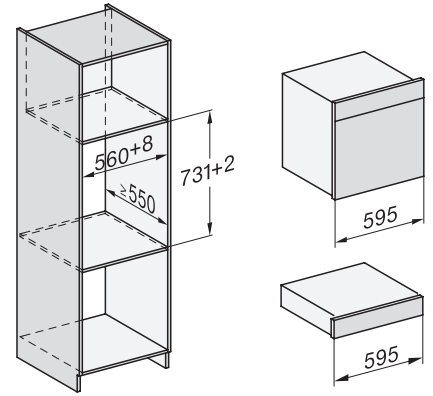

DGC 7865 HC Pro

Parna pećnica s priključkom na svježu vodu i odvod
za pripremu na paru i pečenje s bežičnim termometrom za hranu + HydroClean.

H7000 handle, glass, installation drawings

Installation DGC XXL, ESW7x20 installation drawings

ESW7x10, EVS7010, DGC7x6xHCPro, DGC7x6xHCXPro installation drawings

built-in DGC XXL, installation drawing

DGC7x65 connections and ventilation 60cm, installation drawing

built-in DGC XXL build-under, installation drawing

screw joint DGC XXL, installation drawing

DGC7x4x swivel range of the aperture, installation drawings

side view DGC XXL, installation drawings