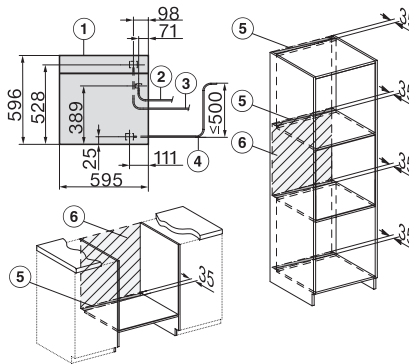

## DGC 7865 HC Pro

Parna pećnica s priključkom na svježu vodu i odvod  
za pripremu na paru i pečenje s bežičnim termometrom za hranu + HydroClean.

H7000 handle, glass, installation drawings

Installation DGC XXL, ESW7x20 installation drawings

ESW7x10, EVS7010, DGC7x6xHCPro, DGC7x6xHCXPro installation drawings

built-in DGC XXL, installation drawing

DGC7x65 connections and ventilation 60cm, installation drawing

built-in DGC XXL build-under, installation drawing

screw joint DGC XXL, installation drawing

DGC7x4x swivel range of the aperture, installation drawings

side view DGC XXL, installation drawings