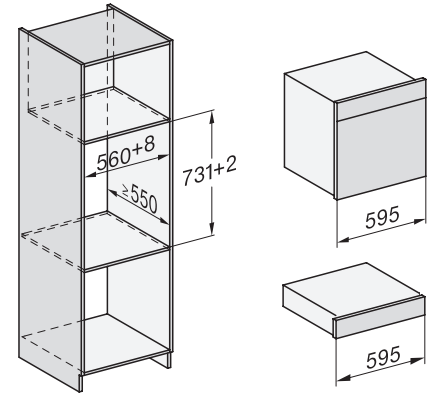

## DGC 7865 HC Pro

Parna pećnica s priključkom na svježu vodu i odvod  
za pripremu na paru i pečenje s bežičnim termometrom za hranu + HydroClean.

H7000 handle, glass, installation drawings

Installation DGC XXL, ESW7x20 installation drawings

ESW7x10, EVS7010, DGC7x6xHCPro, DGC7x6xHCXPro installation drawings

built-in DGC XXL, installation drawing

DGC7x65 connections and ventilation 60cm, installation drawing

built-in DGC XXL build-under, installation drawing

screw joint DGC XXL, installation drawing

DGC7x4x swivel range of the aperture, installation drawings

side view DGC XXL, installation drawings