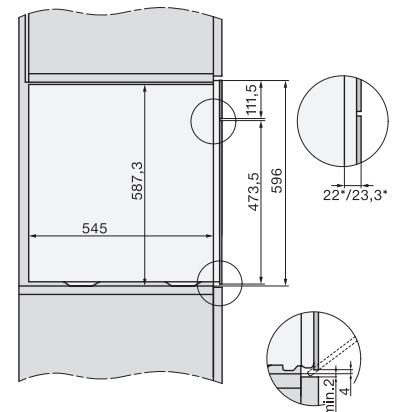

ESW7x10, EVS7010, DGC7x6xHCPro, DGC7x6xHCXPro installation drawings

built-in DGC XXL, installation drawing

DGC7x65 connections and ventilation 60cm, installation drawing

built-in DGC XXL build-under, installation drawing

screw joint DGC XXL, installation drawing

DGC7x4x swivel range of the aperture, installation drawings

side view DGC XXL, installation drawings