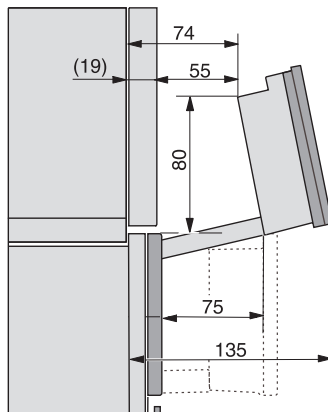

ESW7x10, EVS7010, DGC7x6xHCPro, DGC7x6xHCXPro installation drawings

built-in DGC XXL, installation drawing

DGC7x65 connections and ventilation 60cm, installation drawing

built-in DGC XXL build-under, installation drawing

screw joint DGC XXL, installation drawing

DGC7x4x swivel range of the aperture, installation drawings

side view DGC XXL, installation drawings