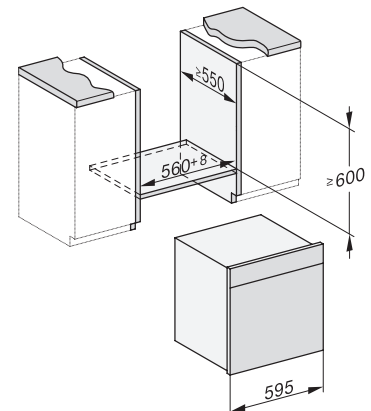

## DGC 7865 HC Pro

Parna pećnica s priključkom na svježu vodu i odvod  
za pripremu na paru i pečenje s bežičnim termometrom za hranu + HydroClean.

H7000 handle, glass, installation drawings

Installation DGC XXL, ESW7x20 installation drawings

ESW7x10, EVS7010, DGC7x6xHCPro, DGC7x6xHCXPro installation drawings

built-in DGC XXL, installation drawing

DGC7x65 connections and ventilation 60cm, installation drawing

built-in DGC XXL build-under, installation drawing

screw joint DGC XXL, installation drawing

DGC7x4x swivel range of the aperture, installation drawings

side view DGC XXL, installation drawings