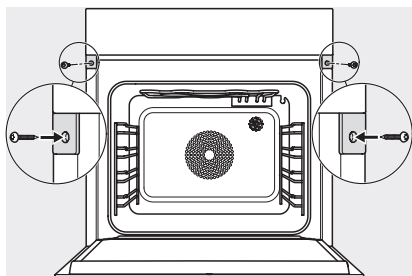

## DGC 7865 HC Pro

Parna pećnica s priključkom na svježu vodu i odvod  
za pripremu na paru i pečenje s bežičnim termometrom za hranu + HydroClean.

H7000 handle, glass, installation drawings

Installation DGC XXL, ESW7x20 installation drawings

ESW7x10, EVS7010, DGC7x6xHCPro, DGC7x6xHCXPro installation drawings

built-in DGC XXL, installation drawing

DGC7x65 connections and ventilation 60cm, installation drawing

built-in DGC XXL build-under, installation drawing

screw joint DGC XXL, installation drawing

DGC7x4x swivel range of the aperture, installation drawings

side view DGC XXL, installation drawings