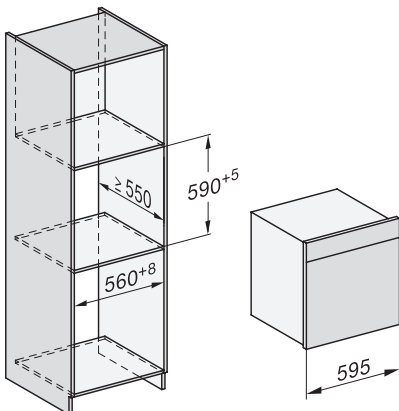

## DGC 7865 HC Pro

Parna pećnica s priključkom na svježu vodu i odvod  
za pripremu na paru i pečenje s bežičnim termometrom za hranu + HydroClean.

H7000 handle, glass, installation drawings

Installation DGC XXL, ESW7x20 installation drawings

ESW7x10, EVS7010, DGC7x6xHCPro, DGC7x6xHCXPro installation drawings

built-in DGC XXL, installation drawing

DGC7x65 connections and ventilation 60cm, installation drawing

built-in DGC XXL build-under, installation drawing

screw joint DGC XXL, installation drawing

DGC7x4x swivel range of the aperture, installation drawings

side view DGC XXL, installation drawings