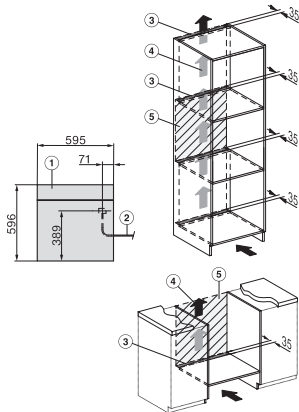

## DGC 7860 HCX Pro

Parna pećnica bez ručke

za pripremu na paru i pečenje s bežičnim termometrom za hranu + HydroClean.

Installation DGC XXL, ESW7x20 installation drawings

ESW7x10, EVS7010, DGC7x6xHCPro, DGC7x6xHCXPro installation drawings

built-in DGC XXL, installation drawing

DGC7x60 connections and ventilation 60cm, installation drawing

built-in DGC XXL build-under, installation drawing

screw joint DGC XXL, installation drawing

DGC7x4x swivel range of the aperture, installation drawings

side view DGC XXL, installation drawings