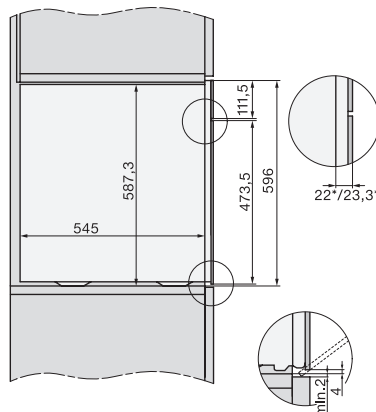

built-in DGC XXL, installation drawing

DGC7x60 connections and ventilation 60cm, installation drawing

built-in DGC XXL build-under, installation drawing

screw joint DGC XXL, installation drawing

DGC7x4x swivel range of the aperture, installation drawings

side view DGC XXL, installation drawings