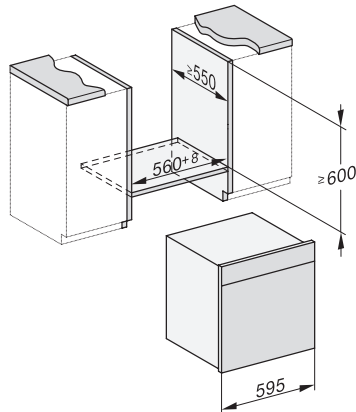

## DGC 7860 HCX Pro

Parna pećnica bez ručke

za pripremu na paru i pečenje s bežičnim termometrom za hranu + HydroClean.

Installation DGC XXL, ESW7x20 installation drawings

ESW7x10, EVS7010, DGC7x6xHCPro, DGC7x6xHCXPro installation drawings

built-in DGC XXL, installation drawing

DGC7x60 connections and ventilation 60cm, installation drawing

built-in DGC XXL build-under, installation drawing

screw joint DGC XXL, installation drawing

DGC7x4x swivel range of the aperture, installation drawings

side view DGC XXL, installation drawings