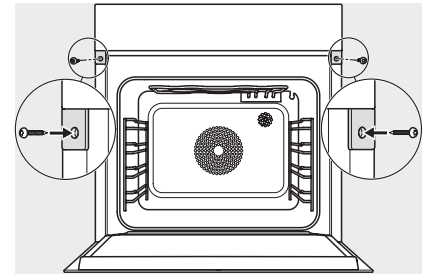

## DGC 7860 HCX Pro

Parna pećnica bez ručke

za pripremu na paru i pečenje s bežičnim termometrom za hranu + HydroClean.

Installation DGC XXL, ESW7x20 installation drawings

ESW7x10, EVS7010, DGC7x6xHCPro, DGC7x6xHCXPro installation drawings

built-in DGC XXL, installation drawing

DGC7x60 connections and ventilation 60cm, installation drawing

built-in DGC XXL build-under, installation drawing

screw joint DGC XXL, installation drawing

DGC7x4x swivel range of the aperture, installation drawings