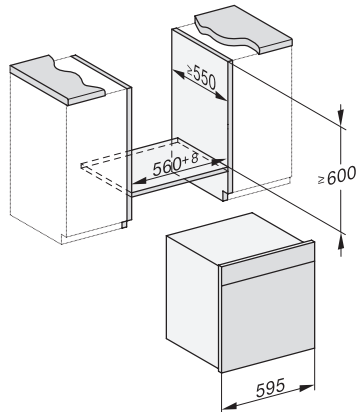

## DGC 7860 HCX Pro

Parna pećnica bez ručke

za pripremu na paru i pečenje s bežičnim termometrom za hranu + HydroClean.

ESW7x20, DGC7x6xHCPro, DGC7x6xHCXPro installation drawings

ESW7x10, EVS7010, DGC7x6xHCPro, DGC7x6xHCXPro installation drawings

built-in DGC XXL, installation drawing

DGC7x60 connections and ventilation 60cm, installation drawing

built-in DGC XXL build-under, installation drawing

screw joint DGC XXL, installation drawing

DGC7x4x swivel range of the aperture, installation drawings

side view DGC XXL, installation drawings