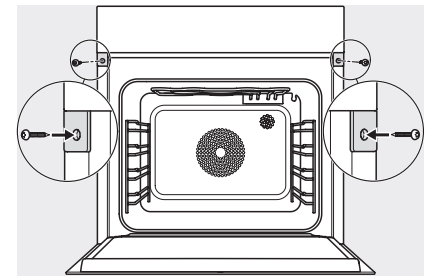

## DGC 7860 HCX Pro

Parna pećnica bez ručke

za pripremu na paru i pečenje s bežičnim termometrom za hranu + HydroClean.

ESW7x20, DGC7x6xHCPro, DGC7x6xHCXPro installation drawings

ESW7x10, EVS7010, DGC7x6xHCPro, DGC7x6xHCXPro installation drawings

built-in DGC XXL, installation drawing

DGC7x60 connections and ventilation 60cm, installation drawing

built-in DGC XXL build-under, installation drawing

screw joint DGC XXL, installation drawing

DGC7x4x swivel range of the aperture, installation drawings