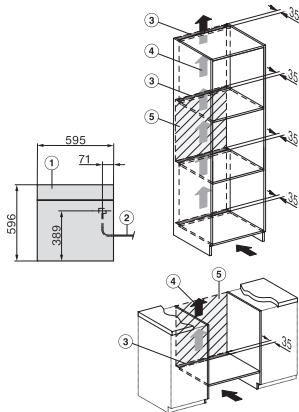

## DGC 7860 HCX Pro

Parna pećnica bez ručke

za pripremu na paru i pečenje s bežičnim termometrom za hranu + HydroClean.

ESW7x20, DGC7x6xHCPro, DGC7x6xHCXPro installation drawings

ESW7x10, EVS7010, DGC7x6xHCPro, DGC7x6xHCXPro installation drawings

built-in DGC XXL, installation drawing

DGC7x60 connections and ventilation 60cm, installation drawing

built-in DGC XXL build-under, installation drawing

screw joint DGC XXL, installation drawing

DGC7x4x swivel range of the aperture, installation drawings

side view DGC XXL, installation drawings