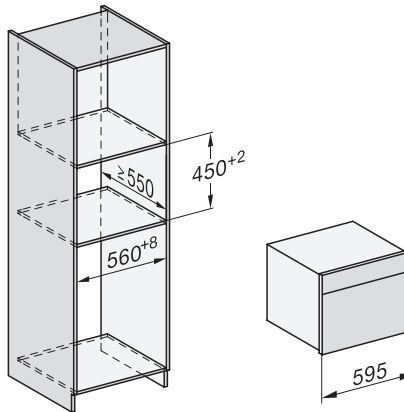

Installation\_DG\_DGM\_DGC\_XL\_ESW7x10\_EVS7010, installation drawings

built-in DG DGM DGC XL build-under, installation drawing

DGC7x4x built-in tall cabinet, installation drawing

DGC7x45 connections and ventilation 45cm, installation drawing

DGC7x4x swivel range of the aperture, installation drawings

screw joint DGC XL, installation drawing

side view DGC XL, installation drawings