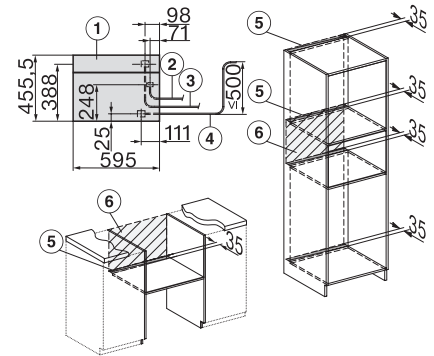

## DGC 7845 HC Pro

Kombi. parna pećnica s priključkom na svježu vodu i odvod  
za pripremu na paru i pečenje s bežičnim termometrom za hranu + HydroClean.

H7000 handle, glass, installation drawings

Installation DG, DGM, DGC XL, ESW7x20 installation drawings

Installation\_DG\_DGM\_DGC\_XL\_ESW7x10\_EVS7010, installation drawings

built-in DG DGM DGC XL build-under, installation drawing

DGC7x4x built-in tall cabinet, installation drawing

DGC7x45 connections and ventilation 45cm, installation drawing

DGC7x4x swivel range of the aperture, installation drawings

screw joint DGC XL, installation drawing

side view DGC XL, installation drawings