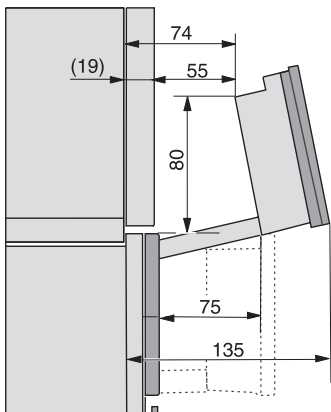

Installation\_DG\_DGM\_DGC\_XL\_ESW7x10\_EVS7010, installation drawings

built-in DG DGM DGC XL build-under, installation drawing

DGC7x4x built-in tall cabinet, installation drawing

DGC7x45 connections and ventilation 45cm, installation drawing

DGC7x4x swivel range of the aperture, installation drawings

screw joint DGC XL, installation drawing

side view DGC XL, installation drawings