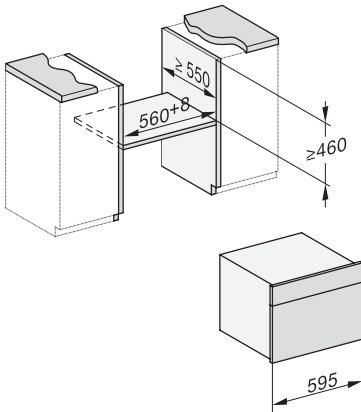

## DGC 7845 HC Pro

Kombi. parna pećnica s priključkom na svježu vodu i odvod  
za pripremu na paru i pečenje s bežičnim termometrom za hranu + HydroClean.

H7000 handle, glass, installation drawings

Installation DG, DGM, DGC XL, ESW7x20 installation drawings

Installation\_DG\_DGM\_DGC\_XL\_ESW7x10\_EVS7010, installation drawings

built-in DG DGM DGC XL build-under, installation drawing

DGC7x4x built-in tall cabinet, installation drawing

DGC7x45 connections and ventilation 45cm, installation drawing

DGC7x4x swivel range of the aperture, installation drawings

screw joint DGC XL, installation drawing

side view DGC XL, installation drawings