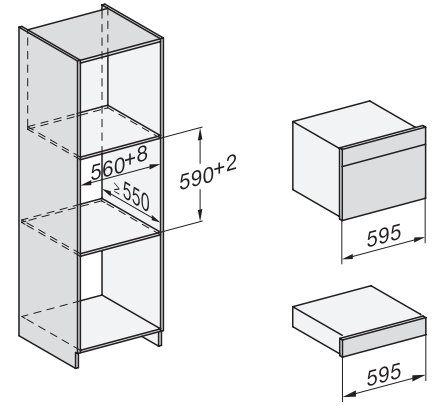

## DGC 7845 HC Pro

Kombi. parna pećnica s priključkom na svježu vodu i odvod  
za pripremu na paru i pečenje s bežičnim termometrom za hranu + HydroClean.

H7000 handle, glass, installation drawings

Installation DG, DGM, DGC XL, ESW7x20 installation drawings

Installation\_DG\_DGM\_DGC\_XL\_ESW7x10\_EVS7010, installation drawings

built-in DG DGM DGC XL build-under, installation drawing

DGC7x4x built-in tall cabinet, installation drawing

DGC7x45 connections and ventilation 45cm, installation drawing

DGC7x4x swivel range of the aperture, installation drawings

screw joint DGC XL, installation drawing

side view DGC XL, installation drawings