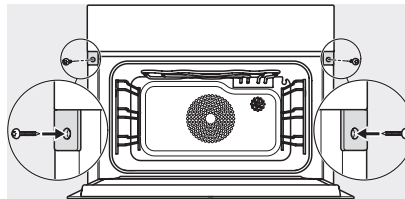

## DGC 7845 HC Pro

Kombi. parna pećnica s priključkom na svježu vodu i odvod  
za pripremu na paru i pečenje s bežičnim termometrom za hranu + HydroClean.

H7000 handle, glass, installation drawings

Installation DG, DGM, DGC XL, ESW7x20 installation drawings

Installation\_DG\_DGM\_DGC\_XL\_ESW7x10\_EVS7010, installation drawings

built-in DG DGM DGC XL build-under, installation drawing

DGC7x4x built-in tall cabinet, installation drawing

DGC7x45 connections and ventilation 45cm, installation drawing

DGC7x4x swivel range of the aperture, installation drawings

screw joint DGC XL, installation drawing

side view DGC XL, installation drawings