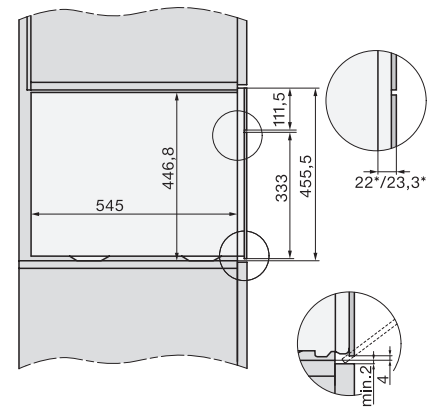

Installation\_DG\_DGM\_DGC\_XL\_ESW7x10\_EVS7010, installation drawings

built-in DG DGM DGC XL build-under, installation drawing

DGC7x4x built-in tall cabinet, installation drawing

DGC7x45 connections and ventilation 45cm, installation drawing

DGC7x4x swivel range of the aperture, installation drawings

screw joint DGC XL, installation drawing

side view DGC XL, installation drawings