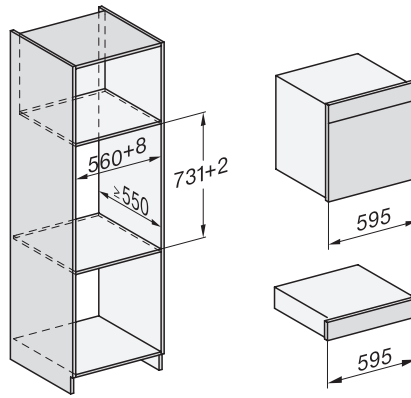

ESW7x10, EVS7010, DGC7x6xHCPro, DGC7x6xHCXPro installation drawings