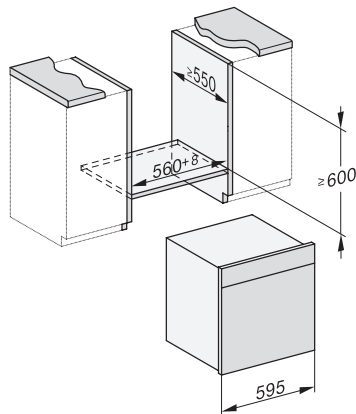

DGC 7460 HCX Pro
 Parna pećnica bez ručke
 za pripremu na paru i pečenje s umrežavanjem + HydroClean.

Installation DGC XXL, ESW7x20 installation drawings

ESW7x10, EVS7010, DGC7x6xHCPro, DGC7x6xHCXPro installation drawings

built-in DGC XXL, installation drawing

DGC7x60 connections and ventilation 60cm, installation drawing

built-in DGC XXL build-under, installation drawing

screw joint DGC XXL, installation drawing

DGC7x4x swivel range of the aperture, installation drawings

side view DGC XXL, installation drawings