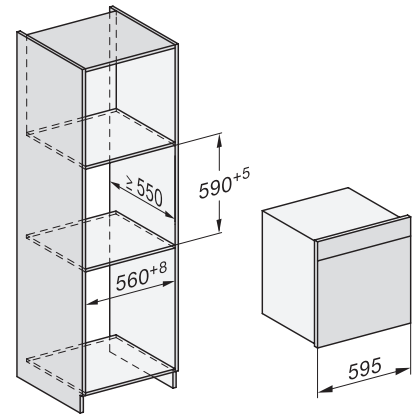

built-in DGC XXL, installation drawing

DGC7x60 connections and ventilation 60cm, installation drawing

built-in DGC XXL build-under, installation drawing

screw joint DGC XXL, installation drawing

DGC7x4x swivel range of the aperture, installation drawings