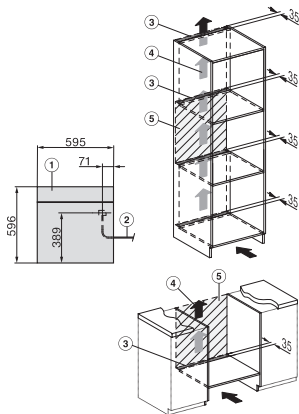

DGC 7460 HCX Pro
 Parna pećnica bez ručke
 za pripremu na paru i pečenje s umrežavanjem + HydroClean.

Installation DGC XXL, ESW7x20 installation drawings

ESW7x10, EVS7010, DGC7x6xHCPro, DGC7x6xHCXPro installation drawings

built-in DGC XXL, installation drawing

DGC7x60 connections and ventilation 60cm, installation drawing

built-in DGC XXL build-under, installation drawing

screw joint DGC XXL, installation drawing

DGC7x4x swivel range of the aperture, installation drawings

side view DGC XXL, installation drawings