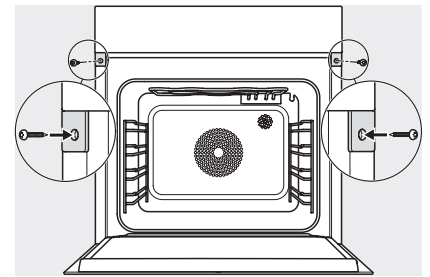

DGC 7460 HCX Pro
 Parna pećnica bez ručke
 za pripremu na paru i pečenje s umrežavanjem + HydroClean.

Installation DGC XXL, ESW7x20 installation drawings

ESW7x10, EVS7010, DGC7x6xHCPro, DGC7x6xHCXPro installation drawings

built-in DGC XXL, installation drawing

DGC7x60 connections and ventilation 60cm, installation drawing

built-in DGC XXL build-under, installation drawing

screw joint DGC XXL, installation drawing

DGC7x4x swivel range of the aperture, installation drawings