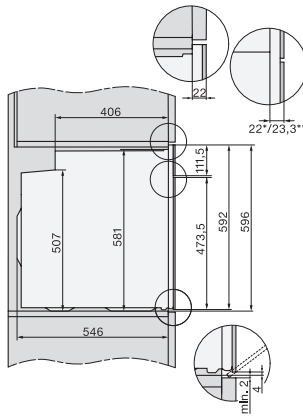

DGC 7250

Parna pečnica

za pripremu na pari, pečenje s umrežavanjem i TasteControl.

installation H7000 XL, installation drawing

side view H7000 XL, installation drawings

built-in H7000 XL, installation drawing

Installation H7000 XL underframe, installation drawings

H7000 handle, glass, installation drawings

side view H7000 XL build-under, installation drawing