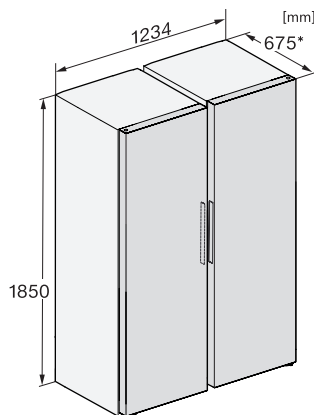

FNS 4882 D

Samostojeći zamrzivač

s NoFrost i najvećim komforom za savršenu Side-by-Side kombinaciju.

FN4372E, FN4372D, FN4872D, FN4874C, FNS4382E, FNS4382E C, FNS4782E bb, FNS4882D, installation (footnote*) (drawings)

FNS4882D, installation sketch (footnote*) (installation drawings)

FNS4882D, top view (footnote*) (installation drawings)

KS4887DD, FNS4882D, top view, Side-by-Side (*footnote) (installation drawings)

KS4383ED, KS4887DD, FNS4382D, FNS4382E, FNS4882D, installation sketch, Side-by-Side (*footnote) (installation drawings)