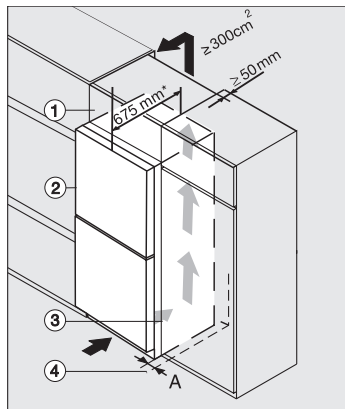

Integrating freestanding refrigeration appliance in a run of kitchen units, edt/cs, ws, bst, el (*footnote)