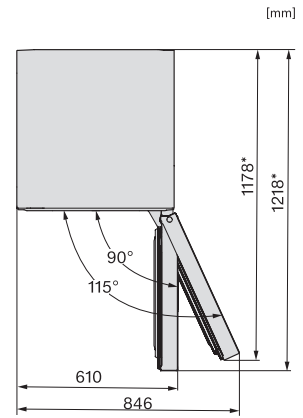

FN 4322 E

Samostojeći zamrzivač
s NoFrost, SideOpen i XXL Box za izrazitu praktičnost.

FN4322C, FN4322E, FN4322D, FN4322D ws-1, FN4822D, FN4824C, installation (footnote*) (installation drawings)

K4323FD, K4323ED, K4323DD, FN4322E, FN4322D, FN4322D ws-1, installation sketch (footnote*) (installation drawings)