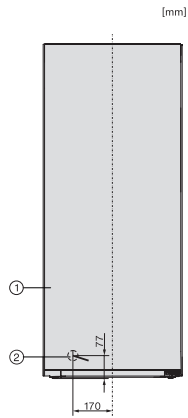

FN 4322 E

Samostojeći zamrzivač
s NoFrost, SideOpen i XXL Box za izrazitu praktičnost.

FN4322E, FN4322D, FN4322D ws-1, FN4822D, FN4824C, installation (footnote*) (installation drawings)