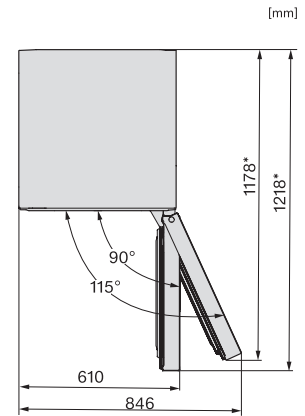

FN 4312 E

Samostojeći zamrzivač
s NoFrost, SideOpen i XXL Box za izrazitu praktičnost.

FN4312E, FN4312D, FN4812D, installation (footnote*)
(installation drawings)

FN4312E, FN4312D, installation sketch (footnote*)
(installation drawings)