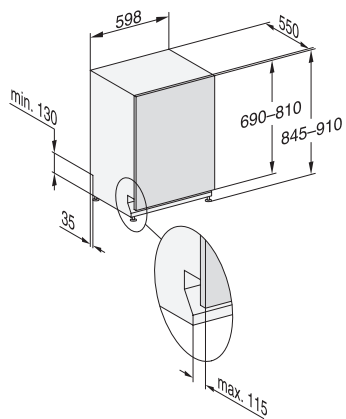

G7000, fully integrated dishwasher, XXL, 60cm (installation drawing)