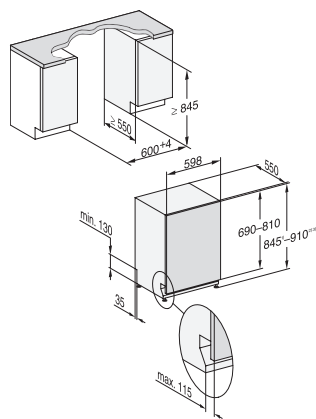

G 7975 SCVi XXL AutoDos K20

Potpuno integrirana perilica posuđa

- svestrani Miele kuhinjski uređaj za kuhinje bez ručki.

G7000, fully integrated dishwasher, XXL, 60cm (installation drawing)