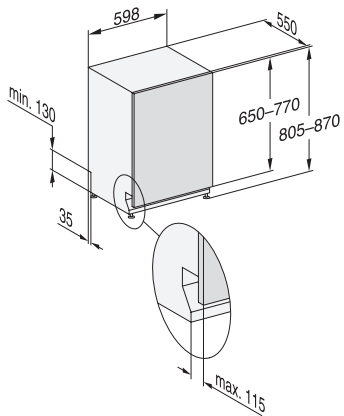

G7000, fully integrated dishwasher, 60cm (installation drawing)