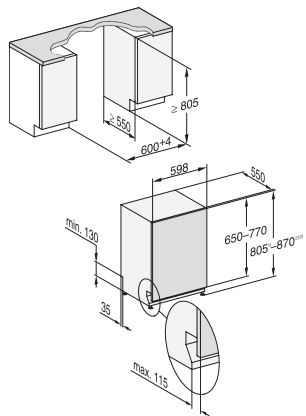

G 7970 SCVi AutoDos K20

Potpuno integrirana perilica posuđa

- svestrani Miele kuhinjski uređaj za kuhinje bez ručki.

G7000, fully integrated dishwasher, 60cm (installation drawing)