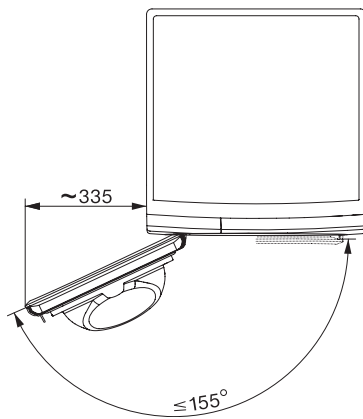

TWD260WP 8kg

T1 sušilica rublja s toplinskom pumpom:

S A++ i Miele@home za pametnu njegu rublja.

T1 installation drawing, fascia 5 degree, measures in mm

T1 drawing, fascia 5 degree, measures in mm

T1 drawing, fascia 5 degree, with porthole, measures in mm

T1 drawing, fascia 5 degree, measures in mm