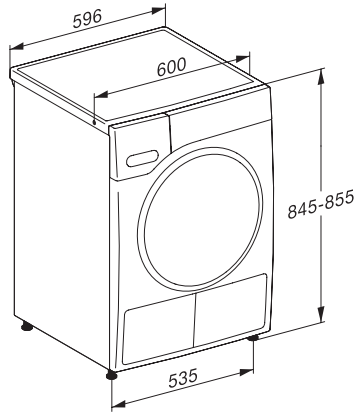

TWW780WP Passion

T1 sušilica rublja s toplinskom pumpom:

A+++ -10 % | 9 kg | M Touch | SteamFinish | SilenceDrum

T1 installation drawing, fascia 5 degree, measures in mm

T1 drawing, fascia 5 degree, measures in mm

T1 drawing, fascia 5 degree, with porthole, measures in mm

T1 drawing, fascia 5 degree, measures in mm