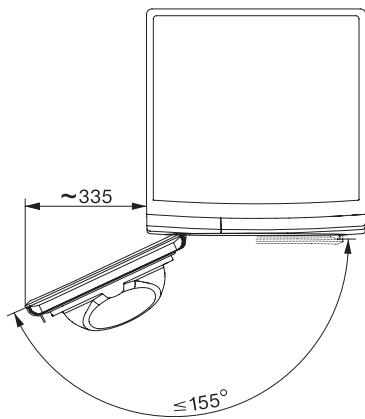

TWW780WP Passion

T1 sušilica rublja s toplinskom pumpom:

A+++ -10 % | 9 kg | M Touch | SteamFinish | SilenceDrum

T1 installation drawing, fascia 5 degree, measures in mm

T1 drawing, fascia 5 degree, measures in mm

T1 drawing, fascia 5 degree, with porthole, measures in mm

T1 drawing, fascia 5 degree, measures in mm