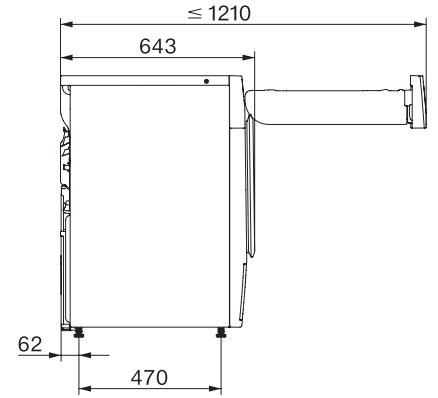

TWW780WP Passion

T1 sušilica rublja s toplinskom pumpom:

A+++ -10 % | 9 kg | M Touch | SteamFinish | SilenceDrum

T1 installation drawing, fascia 5 degree, measures in mm

T1 drawing, fascia 5 degree, measures in mm

T1 drawing, fascia 5 degree, with porthole, measures in mm

T1 drawing, fascia 5 degree, measures in mm