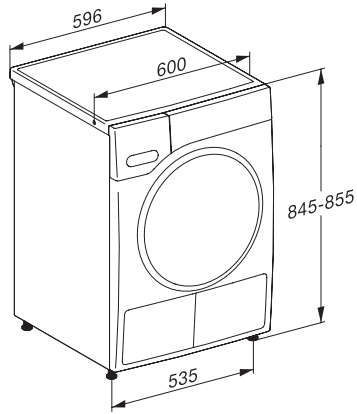

## TWW780WP Passion

T1 sušilica rublja s toplinskom pumpom:

Miele svestrani uređaj za ispunjavanje najviših zahtjeva i optim. njegu rublja.

T1 installation drawing, fascia 5 degree, measures in mm

T1 drawing, fascia 5 degree, measures in mm

T1 drawing, fascia 5 degree, with porthole, measures in mm

T1 drawing, fascia 5 degree, measures in mm