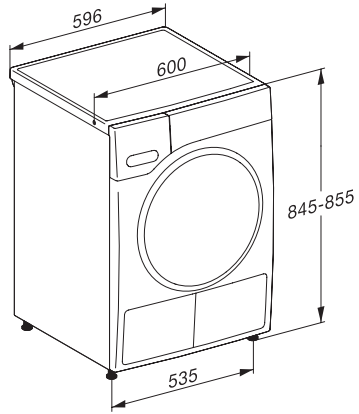

TWR780WP Eco&Steam&9kg

T1 sušilica rublja s toplinskom pumpom:

A+++ -10 % | 9 kg | M Touch | SteamFinish | SilenceDrum

T1 installation drawing, fascia 5 degree, measures in mm

T1 drawing, fascia 5 degree, measures in mm

T1 drawing, fascia 5 degree, with porthole, measures in mm

T1 drawing, fascia 5 degree, measures in mm