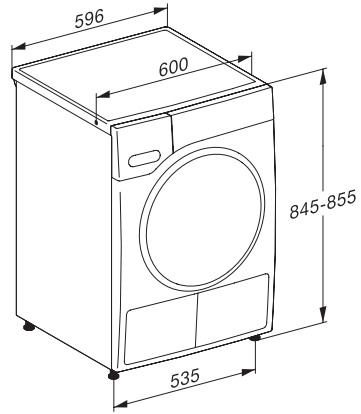

TWL780WP EcoSpeed&Steam&9kg

T1 sušilica rublja s toplinskom pumpom:

Sa SteamFinish, DryCare 40 i SilenceDrum za nježno sušenje.

T1 installation drawing, fascia 5 degree, measures in mm

T1 drawing, fascia 5 degree, measures in mm

T1 drawing, fascia 5 degree, with porthole, measures in mm

T1 drawing, fascia 5 degree, measures in mm