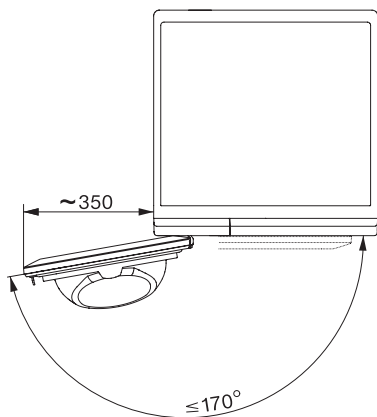

TCR790WP Eco&Steam&9kg

T1 sušilica rublja s toplinskom pumpom:

Sa SteamFinish, SilenceDrum i M Touch za izrazito zahtjevne situacije.

T1 installation drawing, slanted facia or straight facia, measures in mm

T1 drawing, slanted facia or straight facia, measures in mm

T1 drawing, slanted facia or straight facia, with porthole, measures in mm

T1 drawing, slanted facia or straight facia, measures in mm