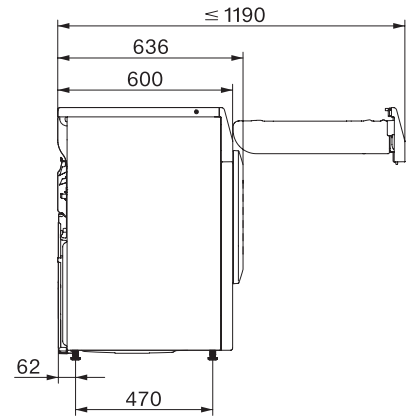

TCR790WP Eco&Steam&9kg

T1 sušilica rublja s toplinskom pumpom:

Sa SteamFinish, SilenceDrum i M Touch za izrazito zahtjevne situacije.

T1 installation drawing, slanted facia, straight facia, measures in mm

T1 drawing, slanted facia, straight facia, measures in mm

T1 drawing, slanted facia, straight facia, with porthole, measures in mm

T1 drawing, slanted facia, straight facia, measures in mm