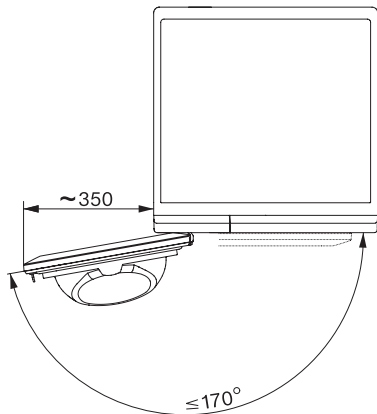

TCR790WP Eco&Steam&9kg

T1 sušilica rublja s toplinskom pumpom:

Sa SteamFinish, SilenceDrum i M Touch za izrazito zahtjevne situacije.

T1 installation drawing, slanted facia, straight facia, measures in mm

T1 drawing, slanted facia, straight facia, measures in mm

T1 drawing, slanted facia, straight facia, with porthole, measures in mm

T1 drawing, slanted facia, straight facia, measures in mm