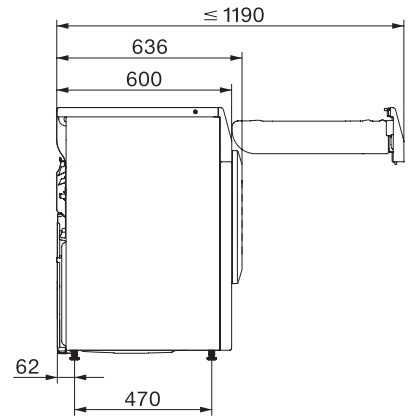

TCR790WP Eco&Steam&9kg

T1 sušilica rublja s toplinskom pumpom:

Sa SteamFinish, SilenceDrum i M Touch za izrazito zahtjevne situacije.

T1 installation drawing, slanted facia or straight facia, measures in mm

T1 drawing, slanted facia or straight facia, measures in mm

T1 drawing, slanted facia or straight facia, with porthole, measures in mm

T1 drawing, slanted facia or straight facia, measures in mm