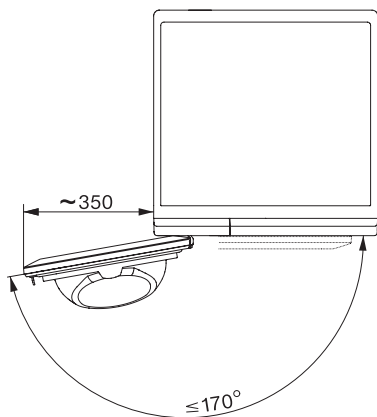

TCR780WP Eco&Steam&9kg

T1 sušilica rublja s toplinskom pumpom:

Sa SteamFinish, SilenceDrum i M Touch za izrazito zahtjevne situacije.

T1 installation drawing, slanted facia, straight facia, measures in mm

T1 drawing, slanted facia, straight facia, measures in mm

T1 drawing, slanted facia, straight facia, with porthole, measures in mm

T1 drawing, slanted facia, straight facia, measures in mm