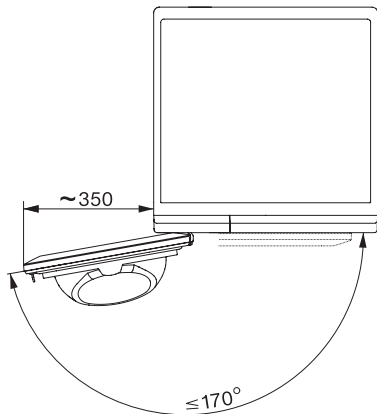

TCR780WP Eco&Steam&9kg

T1 sušilica rublja s toplinskom pumpom:

Sa SteamFinish, SilenceDrum i M Touch za izrazito zahtjevne situacije.

T1 installation drawing, slanted facia or straight facia, measures in mm

T1 drawing, slanted facia or straight facia, measures in mm

T1 drawing, slanted facia or straight facia, with porthole, measures in mm

T1 drawing, slanted facia or straight facia, measures in mm