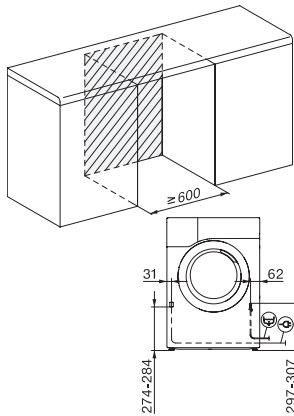

TCR780WP Eco&Steam&9kg

T1 sušilica rublja s toplinskom pumpom:

Sa SteamFinish, SilenceDrum i M Touch za izrazito zahtjevne situacije.

T1 installation drawing, slanted facia, straight facia, measures in mm