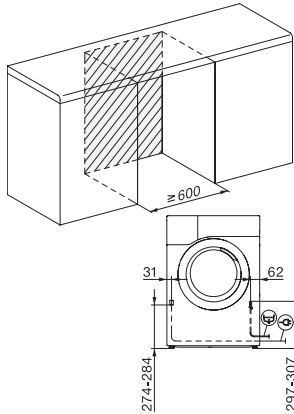

TCR780WP Eco&Steam&9kg

T1 sušilica rublja s toplinskom pumpom:

Sa SteamFinish, SilenceDrum i M Touch za izrazito zahtjevne situacije.

T1 installation drawing, slanted facia or straight facia, measures in mm

T1 drawing, slanted facia or straight facia, measures in mm

T1 drawing, slanted facia or straight facia, with porthole, measures in mm

T1 drawing, slanted facia or straight facia, measures in mm