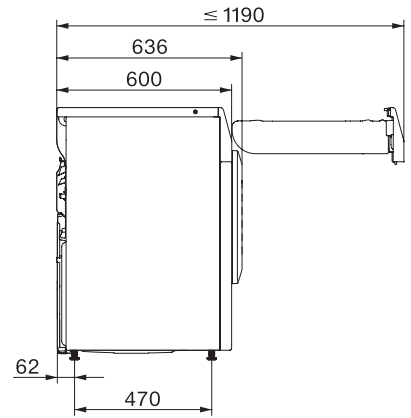

TCR780WP Eco&Steam&9kg

T1 sušilica rublja s toplinskom pumpom:

Sa SteamFinish, SilenceDrum i M Touch za izrazito zahtjevne situacije.

T1 installation drawing, slanted facia, straight facia, measures in mm

T1 drawing, slanted facia, straight facia, measures in mm

T1 drawing, slanted facia, straight facia, with porthole, measures in mm

T1 drawing, slanted facia, straight facia, measures in mm