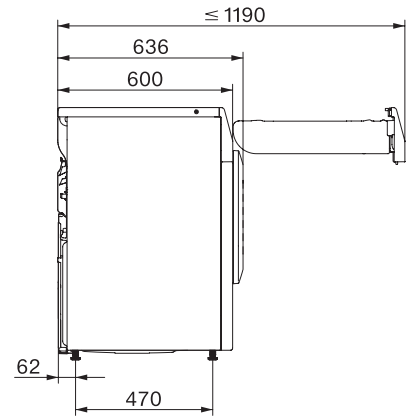

TCR780WP Eco&Steam&9kg

T1 sušilica rublja s toplinskom pumpom:

Sa SteamFinish, SilenceDrum i M Touch za izrazito zahtjevne situacije.

T1 installation drawing, slanted facia or straight facia, measures in mm

T1 drawing, slanted facia or straight facia, measures in mm

T1 drawing, slanted facia or straight facia, with porthole, measures in mm

T1 drawing, slanted facia or straight facia, measures in mm