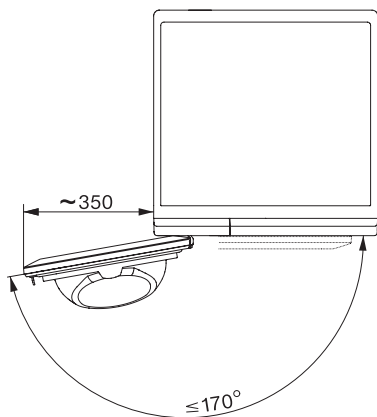

TCL790WP EcoSpeed&Steam&9kg

T1 sušilica rublja s toplinskom pumpom:

Sa SteamFinish, DryCare 40 i SilenceDrum za nježno sušenje.

T1 installation drawing, slanted facia, straight facia, measures in mm

T1 drawing, slanted facia, straight facia, measures in mm

T1 drawing, slanted facia, straight facia, with porthole, measures in mm

T1 drawing, slanted facia, straight facia, measures in mm