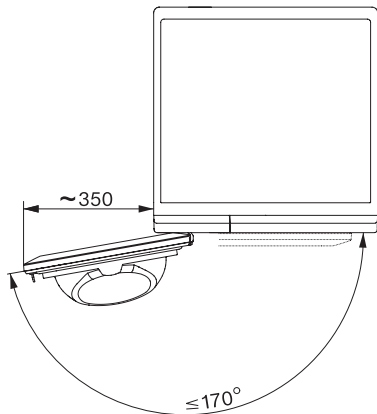

TCL790WP EcoSpeed&Steam&9kg

T1 sušilica rublja s toplinskom pumpom:

Sa SteamFinish, DryCare 40 i SilenceDrum za nježno sušenje.

T1 installation drawing, slanted facia or straight facia, measures in mm

T1 drawing, slanted facia or straight facia, measures in mm

T1 drawing, slanted facia or straight facia, with porthole, measures in mm

T1 drawing, slanted facia or straight facia, measures in mm