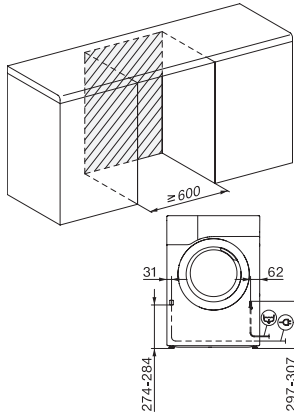

TCL790WP EcoSpeed&Steam&9kg

T1 sušilica rublja s toplinskom pumpom:

Sa SteamFinish, DryCare 40 i SilenceDrum za nježno sušenje.

T1 installation drawing, slanted facia or straight facia, measures in mm

T1 drawing, slanted facia or straight facia, measures in mm

T1 drawing, slanted facia or straight facia, with porthole, measures in mm

T1 drawing, slanted facia or straight facia, measures in mm