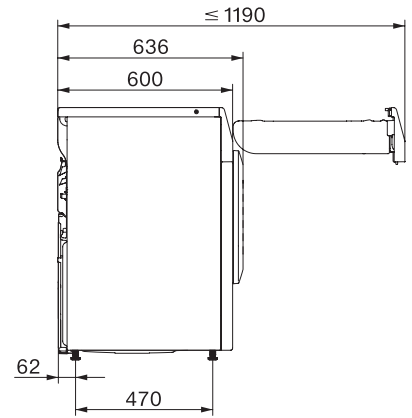

TCL790WP EcoSpeed&Steam&9kg

T1 sušilica rublja s toplinskom pumpom:

Sa SteamFinish, DryCare 40 i SilenceDrum za nježno sušenje.

T1 installation drawing, slanted facia, straight facia, measures in mm

T1 drawing, slanted facia, straight facia, measures in mm

T1 drawing, slanted facia, straight facia, with porthole, measures in mm

T1 drawing, slanted facia, straight facia, measures in mm