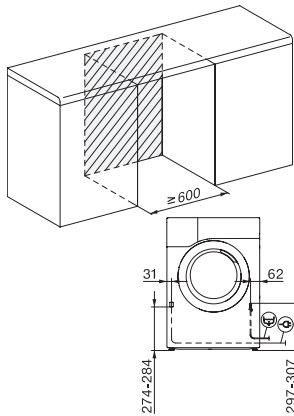

TCL790WP EcoSpeed&Steam&9kg

T1 sušilica rublja s toplinskom pumpom:

Sa SteamFinish, DryCare 40 i SilenceDrum za nježno sušenje.

T1 installation drawing, slanted facia, straight facia, measures in mm

T1 drawing, slanted facia, straight facia, measures in mm

T1 drawing, slanted facia, straight facia, with porthole, measures in mm

T1 drawing, slanted facia, straight facia, measures in mm