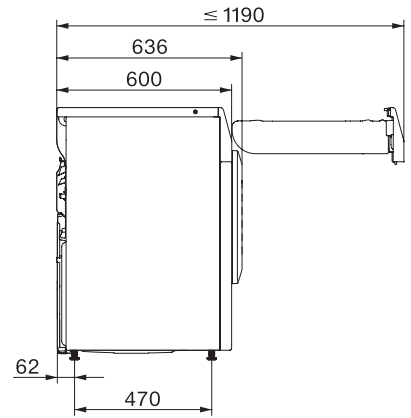

TCL790WP EcoSpeed&Steam&9kg

T1 sušilica rublja s toplinskom pumpom:

Sa SteamFinish, DryCare 40 i SilenceDrum za nježno sušenje.

T1 installation drawing, slanted facia or straight facia, measures in mm

T1 drawing, slanted facia or straight facia, measures in mm

T1 drawing, slanted facia or straight facia, with porthole, measures in mm

T1 drawing, slanted facia or straight facia, measures in mm