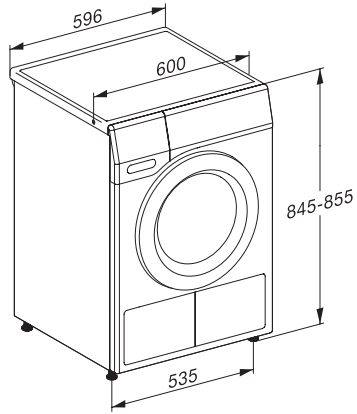

TCL780WP EcoSpeed&Steam&9kg

T1 sušilica rublja s toplinskom pumpom:

Sa SteamFinish, DryCare 40 i SilenceDrum za nježno sušenje.

T1 installation drawing, slanted facia or straight facia, measures in mm

T1 drawing, slanted facia or straight facia, measures in mm

T1 drawing, slanted facia or straight facia, with porthole, measures in mm

T1 drawing, slanted facia or straight facia, measures in mm