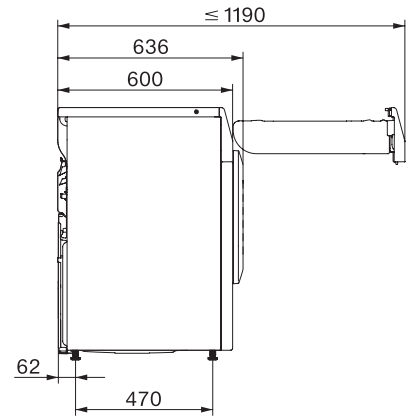

TCL780WP EcoSpeed&Steam&9kg

T1 sušilica rublja s toplinskom pumpom:

Sa SteamFinish, DryCare 40 i SilenceDrum za nježno sušenje.

T1 installation drawing, slanted facia, straight facia, measures in mm

T1 drawing, slanted facia, straight facia, measures in mm

T1 drawing, slanted facia, straight facia, with porthole, measures in mm

T1 drawing, slanted facia, straight facia, measures in mm