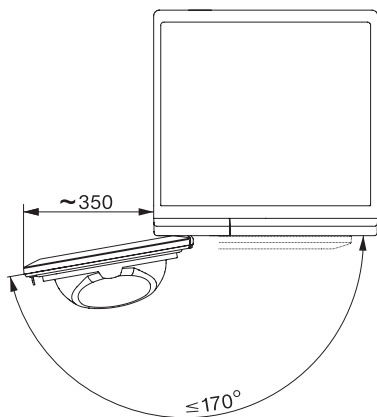

TCL780WP EcoSpeed&Steam&9kg

T1 sušilica rublja s toplinskom pumpom:

Sa SteamFinish, DryCare 40 i SilenceDrum za nježno sušenje.

T1 installation drawing, slanted facia, straight facia, measures in mm

T1 drawing, slanted facia, straight facia, measures in mm

T1 drawing, slanted facia, straight facia, with porthole, measures in mm

T1 drawing, slanted facia, straight facia, measures in mm