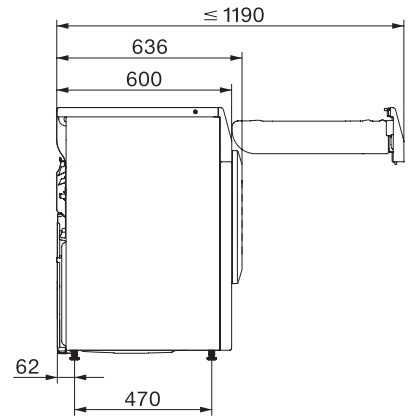

TCL780WP EcoSpeed&Steam&9kg

T1 sušilica rublja s toplinskom pumpom:

Sa SteamFinish, DryCare 40 i SilenceDrum za nježno sušenje.

T1 installation drawing, slanted facia or straight facia, measures in mm

T1 drawing, slanted facia or straight facia, measures in mm

T1 drawing, slanted facia or straight facia, with porthole, measures in mm

T1 drawing, slanted facia or straight facia, measures in mm