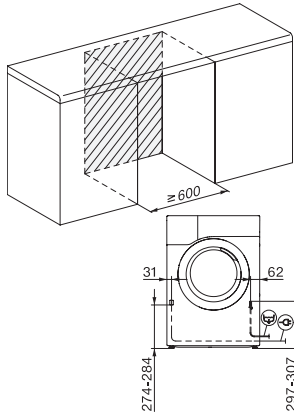

TCL780WP EcoSpeed&Steam&9kg

T1 sušilica rublja s toplinskom pumpom:

Sa SteamFinish, DryCare 40 i SilenceDrum za nježno sušenje.

T1 installation drawing, slanted facia, straight facia, measures in mm

T1 drawing, slanted facia, straight facia, measures in mm

T1 drawing, slanted facia, straight facia, with porthole, measures in mm

T1 drawing, slanted facia, straight facia, measures in mm