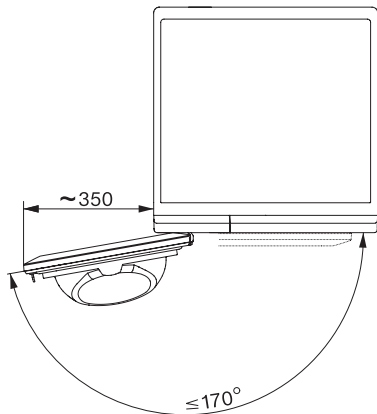

TCL780WP EcoSpeed&Steam&9kg

T1 sušilica rublja s toplinskom pumpom:

Sa SteamFinish, DryCare 40 i SilenceDrum za nježno sušenje.

T1 installation drawing, slanted facia or straight facia, measures in mm

T1 drawing, slanted facia or straight facia, measures in mm

T1 drawing, slanted facia or straight facia, with porthole, measures in mm

T1 drawing, slanted facia or straight facia, measures in mm