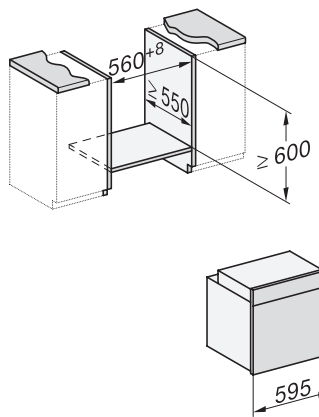

DGC 7450

Parna pečnica

za priprav. na pari, pečenje, pečenje s umrež., TasteControl i LED osvetljenje.

installation H7000 XL, installation drawing

side view H7000 XL, installation drawings

built-in H7000 XL, installation drawing

Installation H7000 XL underframe, installation drawings

H7000 handle, installation drawing

side view H7000 XL build-under, installation drawing