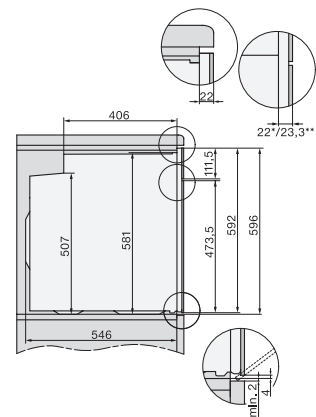

DGC 7450

Parna pećnica

za pripr. na pari, pečenje, pečenje s umrež., TasteControl i LED osvjtljenje.

installation H7000 XL, installation drawing

side view H7000 XL, installation drawings

built-in H7000 XL, installation drawing

Installation H7000 XL underframe, installation drawings

H7000 handle, glass, installation drawings

side view H7000 XL build-under, installation drawing