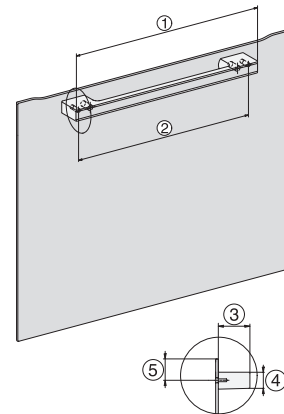

H 7262 BP

Pečnica

sa zaslonom s tekstom, termometrom za hranu i pirolizom

installation H7000 XL, installation drawing

installation H7000 XL, installation drawing, GB, AU

side view H7000 XL, installation drawings

built-in H7000 XL, installation drawing

H226x-1B/BP/E/EP/I/IP, H2x6xB/BP, H7x6xB/BP/BPX, installation drawings

DG7x40, DGC7x4x, DGC7x6x, DGM7x4x, DO7, H2860B/BP, H7240BM, H7x40BM, H7x4xB/BP, H7x6xB/BP, installation drawings