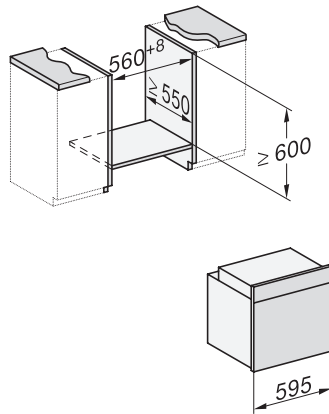

H 7262 BP

Pečnica

sa zaslonom s tekstom, termometrom za hranu i pirolizom

installation H7000 XL, installation drawing

installation H7000 XL, installation drawing, GB, AU

side view H7000 XL, installation drawings

built-in H7000 XL, installation drawing

H226x-1B/BP/E/EP/I/IP, H2x6xB/BP, H7x6xB/BP/BPX, installation drawings

DG7x40, DGC7x4x, DGC7x6x, DGM7x4x, DO7, H2860B/BP, H7240BM, H7x40BM, H7x4xB/BP, H7x6xB/BP, installation drawings