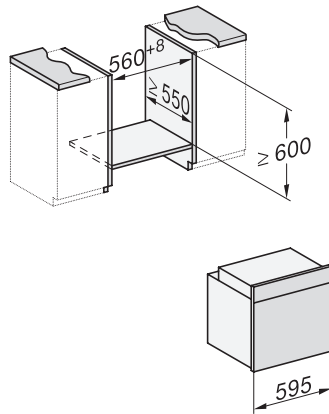

H 7262 B

Pečnica

sa zaslonom s tekstom, termometrom za hranu i PerfectClean

installation H7000 XL, installation drawing

installation H7000 XL, installation drawing, GB, AU

side view H7000 XL, installation drawings

built-in H7000 XL, installation drawing

H226x-1B/BP/E/EP/I/IP, H2x6xB/BP, H7x6xB/BP/BPX, installation drawings

DG7x40, DGC7x4x, DGC7x6x, DGM7x4x, DO7, H2860B/BP, H7240BM, H7x40BM, H7x4xB/BP, H7x6xB/BP, installation drawings