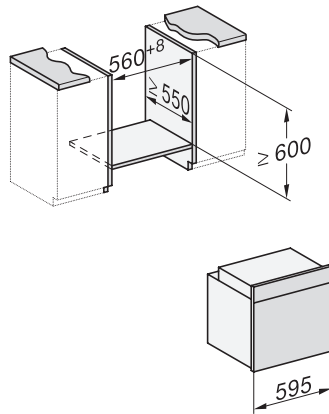

H 7262 BP

Pečnica

sa zaslonom s tekstom, termometrom za hranu i pirolizom

installation H7000 XL, installation drawing

installation H7000 XL, installation drawing, GB, AU

side view H7000 XL, installation drawings

built-in H7000 XL, installation drawing

Installation H7000 XL underframe, installation drawings

H7000 handle, glass, installation drawings

Installation H7000 BM XL, installation drawings

side view H7000 XL build-under, installation drawing