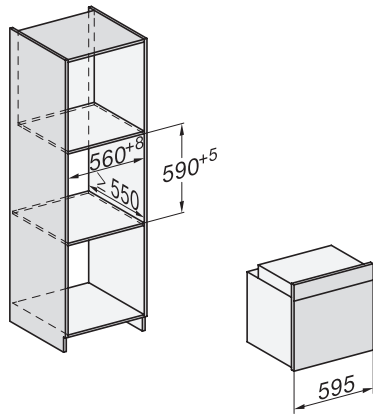

H 7262 BP

Pečnica

sa zaslonom s tekstom, termometrom za hranu i pirolizom

installation H7000 XL, installation drawing

installation H7000 XL, installation drawing, GB, AU

side view H7000 XL, installation drawings

built-in H7000 XL, installation drawing

Installation H7000 XL underframe, installation drawings

H7000 handle, glass, installation drawings

Installation H7000 BM XL, installation drawings

side view H7000 XL build-under, installation drawing