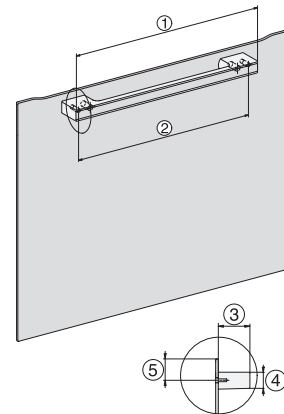

H 7262 BP

Pečnica

sa zaslonom s tekstom, termometrom za hranu i pirolizom

installation H7000 XL, installation drawing

installation H7000 XL, installation drawing, GB, AU

side view H7000 XL, installation drawings

built-in H7000 XL, installation drawing

Installation H7000 XL underframe, installation drawings

H7000 handle, glass, installation drawings

Installation H7000 BM XL, installation drawings

side view H7000 XL build-under, installation drawing