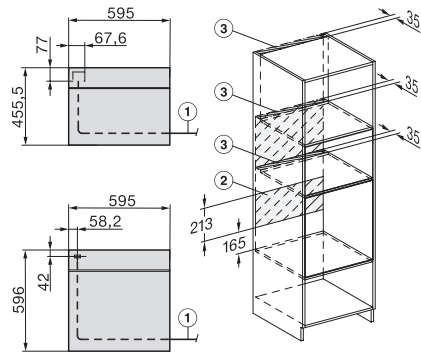

H 7262 BP

Pećnica

sa zaslonom s tekстом, termometrom za hranu i pirolizom

Installation Kombi BM XL, installation drawings