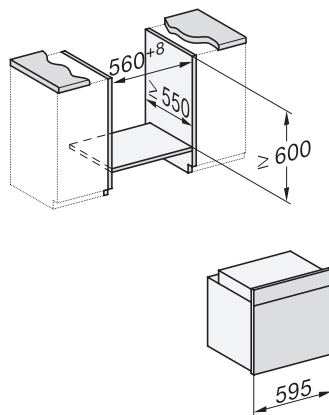

H 7262 B  
Pečnica  
sa zaslonom s tekstom, termometrom za hranu i PerfectClean

installation H7000 XL, installation drawing

installation H7000 XL, installation drawing, GB, AU

side view H7000 XL, installation drawings

built-in H7000 XL, installation drawing

H226x-1B/BP/E/EP/I/IP, H2x6xB/BP, H7x6xB/BP/BPX, installation drawings

DG7x40, DGC7x4x, DGC7x6x, DGM7x4x, DO7, H2860B/BP, H7240BM, H7x40BM, H7x4xB/BP, H7x6xB/BP, installation drawings