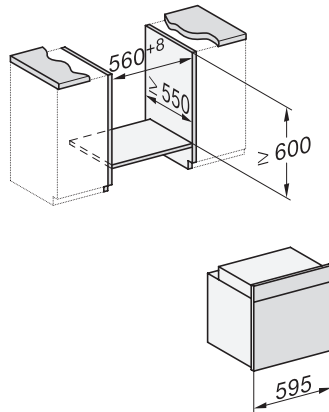

H226x-1B/BP/E/EP/IP, H2x6xB/BP, H7x6xB/BP/BPX, installation drawings