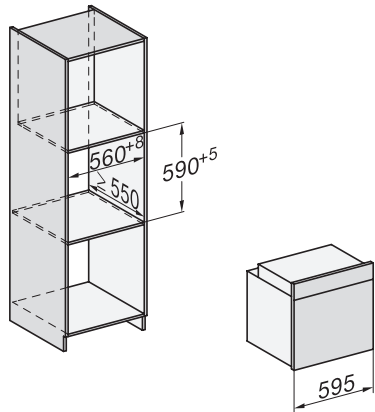

H226x-1B/BP/E/EP/IP, H2760B/BP, H28x0B/BP, H7x6xB/BP/BPX, installation drawings