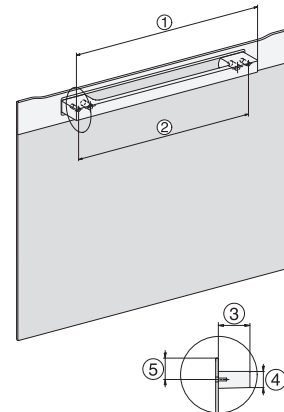

DG2840, DG7x40, DGC7x4x, DG7x6x, DGC7x6x, DGD7635, DGM7x4x, DO7, H28B/BP, H7x4xB/BM/BP, H7x6xB/BP, installation drawing