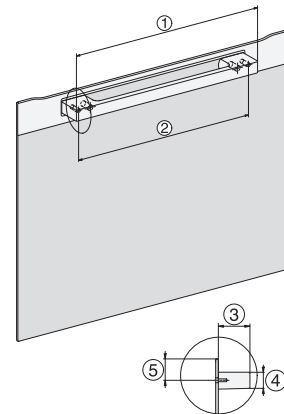

H 7262 B
 Pečnica
 sa zaslonom s tekstom, termometrom za hranu i PerfectClean

installation H7000 XL, installation drawing

installation H7000 XL, installation drawing, GB, AU

side view H7000 XL, installation drawings

built-in H7000 XL, installation drawing

Installation H7000 XL underframe, installation drawings

H7000 handle, installation drawing

Installation H7000 BM XL, installation drawings

side view H7000 XL build-under, installation drawing