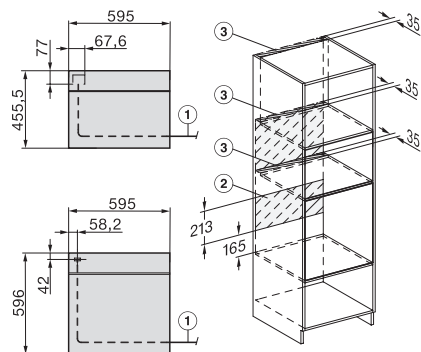

DG2840, DG7x40, DGC7x4x, DG7x6x, DGC7x6x, DGD7635, DGM7x4x, DO7, H28B/BP, H7x4xB/BM/BP, H7x6xB/BP, installation drawing

H226x-1B/BP/E/EP/IP, H2760B/BP, H28x0B/BP, H7x40BM/BMX, H7x6xB/BP/BPX, installation drawings

H2760B/BP, H28x0B/BP, H7x6xB/BP/BPX, installation drawings

H2xxx-1 B/BP/E/IP, H7xxx B/BP/BM/BMX, installation drawings

H 7262 B

Pečnica

sa zaslonom s tekstom, termometrom za hranu i PerfectClean

H2xxx-1 B/BP/E/I/IP, H7xxx B/BP/BM/BMX, installation drawings