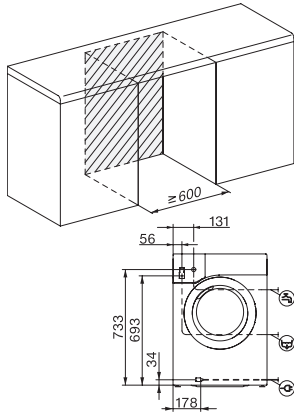

WTW870WPM PWash&TDos 9/6kg
WT1 perilica sa sušilicom rublja:
Brzi, praktičan svestrani uređaj za veliko rublje.

WT1 9/6 kg, installation drawing, slanted facia or straight facia, measures in mm

WT1 9/6 kg, drawing, slanted facia or straight facia, measures in mm

WT1 9/6 kg, drawing, slanted facia or straight facia, measures in mm

WT1 9/6 kg, drawing, slanted facia or straight facia, measures in mm