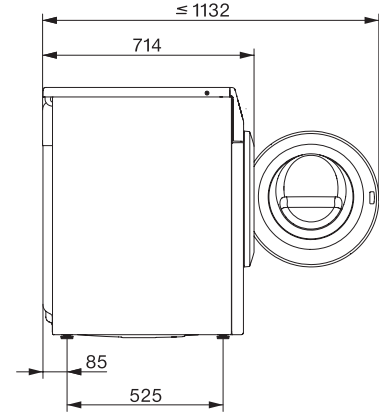

WTW870WPM PWash&TDos 9/6kg
WT1 perilica sa sušilicom rublja:
Brzi, praktičan svestrani uređaj za veliko rublje.

WT1 9/6 kg, installation drawing, slanted facia or straight facia, measures in mm

WT1 9/6 kg, drawing, slanted facia or straight facia, measures in mm

WT1 9/6 kg, drawing, slanted facia or straight facia, measures in mm

WT1 9/6 kg, drawing, slanted facia or straight facia, measures in mm