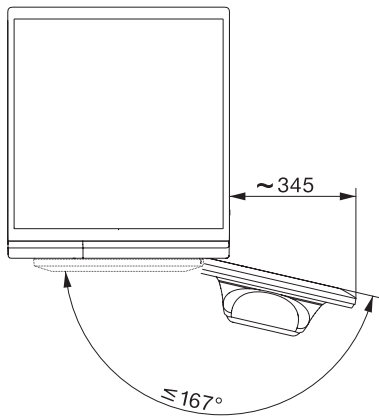

WTW870WPM PWash&TDos 9/6kg
WT1 perilica sa sušilicom rublja:
Brzi, praktičan svestrani uređaj za veliko rublje.

WT1 9/6 kg, installation drawing, slanted facia or straight facia, measures in mm

WT1 9/6 kg, drawing, slanted facia or straight facia, measures in mm

WT1 9/6 kg, drawing, slanted facia or straight facia, measures in mm

WT1 9/6 kg, drawing, slanted facia or straight facia, measures in mm