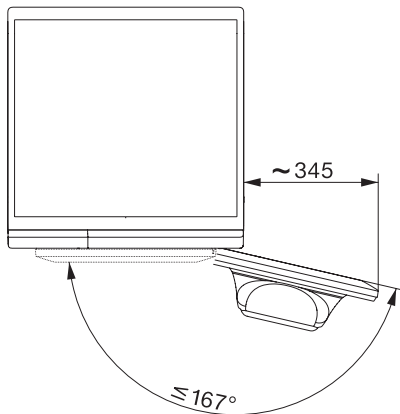

WTR870WPM PWash&TDos 8/5kg

WT1 perilica sa sušilicom rublja:

S TwinDos i QuickPower – brzo spremni za izlazak na pritisak tipke.

WT1 8/5 kg, installation drawing, slanted facia or straight facia, measures in mm

WT1 8/5 kg, drawing, slanted facia or straight facia, measures in mm

WT1 8/5 kg, drawing, slanted facia or straight facia, measures in mm

WT1 8/5 kg, drawing, slanted facia or straight facia, measures in mm