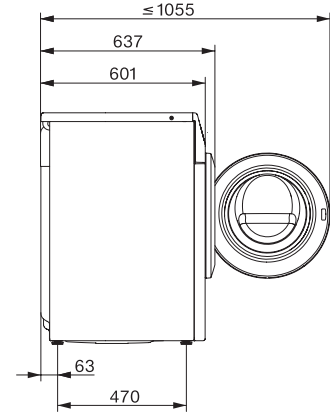

WTR870WPM PWash&TDos 8/5kg

WT1 perilica sa sušilicom rublja:

S TwinDos i QuickPower – brzo spremni za izlazak na pritisak tipke.

WT1 8/5 kg, installation drawing, slanted facia or straight facia, measures in mm

WT1 8/5 kg, drawing, slanted facia or straight facia, measures in mm

WT1 8/5 kg, drawing, slanted facia or straight facia, measures in mm

WT1 8/5 kg, drawing, slanted facia or straight facia, measures in mm