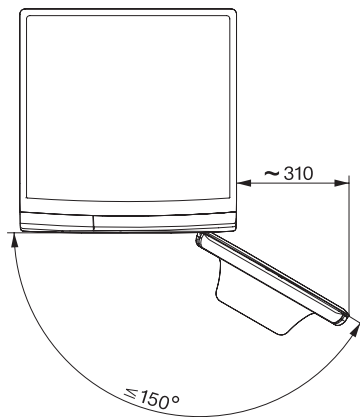

WWG660 WCS TDos&9kg

W1 perilica rublja sa prednjim punjenjem:

A I 9 kg I 1400 okr/min I Automatsko doziranje I Predglačanje I Miele@home

W1 drawing, facia 5 degree, measures in mm

W1 drawing, facia 5 degree, measures in mm

W1 drawing, facia 5 degree, measures in mm

W1 drawing, facia 5 degree, measures in mm