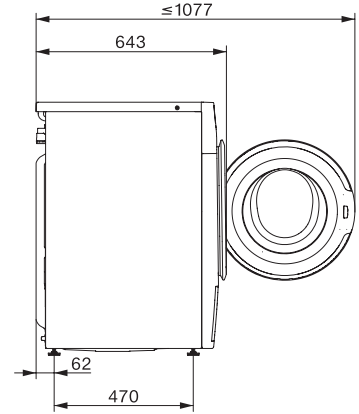

WWG660 WCS TDos&9kg

W1 perilica rublja sa prednjim punjenjem:

A I 9 kg I 1400 okr/min I Automatsko doziranje I Predglačanje I Miele@home

W1 drawing, facia 5 degree, measures in mm

W1 drawing, facia 5 degree, measures in mm

W1 drawing, facia 5 degree, measures in mm

W1 drawing, facia 5 degree, measures in mm