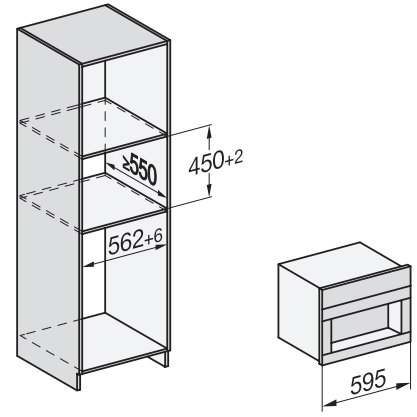

CVA7000, Built-in larder unit for appliances with fresh water connection (built in)

CVA7000, installation (installation drawings)