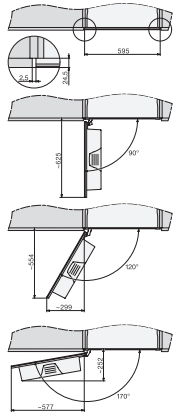

CVA 7845

Ugradbeni aparat za kavu s DirectWater

u kombiniranom dizajnu s CoffeeSelect i AutoDescale za visoke zahtjeve.

CVA7000, side view (*footnote) (installation drawing)

CVA7000, top view (installation drawings)