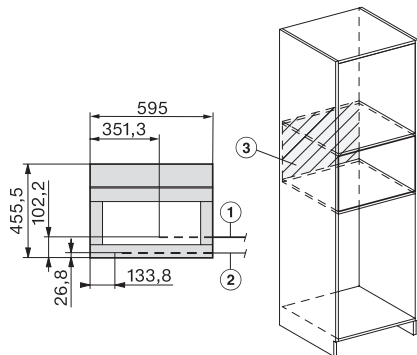

CVA7000, installation (installation drawings)