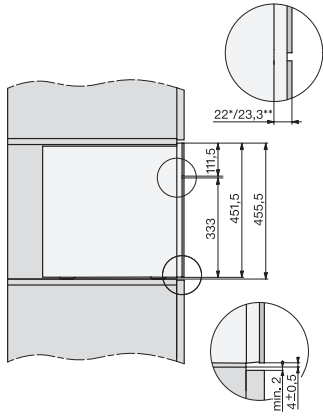

CVA 7845

Ugradbeni aparat za kavu s DirectWater

u kombiniranom dizajnu s CoffeeSelect i AutoDescale za visoke zahtjeve.

CVA7000, side view (*footnote) (installation drawing)