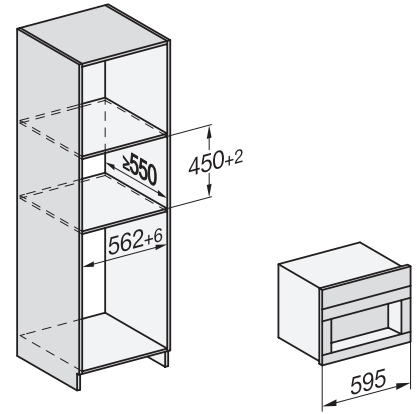

CVA7000, Built-in larder unit for appliances with fresh water connection (built in)

CVA7000, installation (installation drawings)