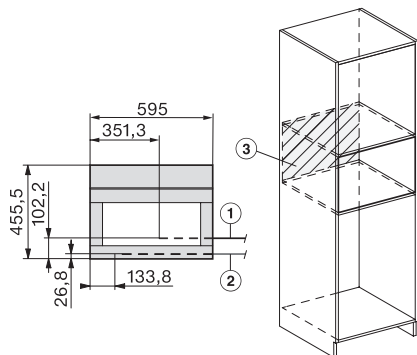

CVA7000, Built-in larder unit for appliances with fresh water connection (built in)

CVA7000, installation (installation drawings)