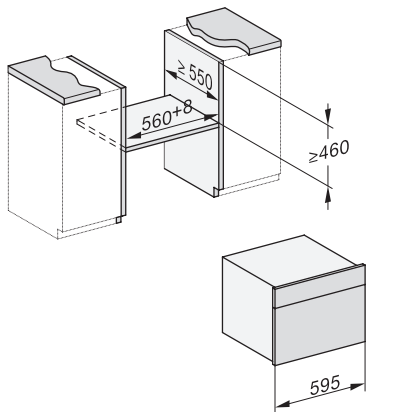

side view, DG, DGM, ESW7x20 installation drawings

Installation, ESW7x20, DGM7x4x installation drawings

Installation\_DG\_DGM\_DGC\_XL\_ESW7x10\_EVS7010, installation drawings

ESW7x10, EVS7010, DG7x4x, DGM7x4x installation drawings

DG7xxx, DGM7xxx, installation drawings

built-in DG DGM DGC XL build-under, installation drawing

Screw joint DG DGM, installation drawing

DGM 7440

Parna pećnica s mikrovalovima

za zdravu pripremu hrane i brzo zagrijavanje s umrežavanjem.

DG DGM, installation drawing

side view DG DGM, installation drawings

installation DGM, installation drawing