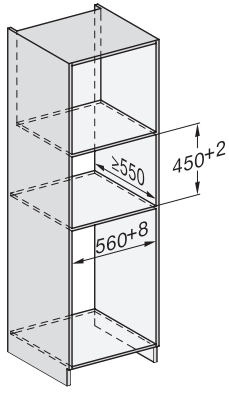

side view, DG, DGM, ESW7x20 installation drawings

Installation, ESW7x20, DGM7x4x installation drawings

Installation\_DG\_DGM\_DGC\_XL\_ESW7x10\_EVS7010, installation drawings

ESW7x10, EVS7010, DG7x4x, DGM7x4x installation drawings

DG7xxx, DGM7xxx, installation drawings

built-in DG DGM DGC XL build-under, installation drawing

Screw joint DG DGM, installation drawing

DGM 7440

Parna pećnica s mikrovalovima

za zdravu pripremu hrane i brzo zagrijavanje s umrežavanjem.

DG DGM, installation drawing

side view DG DGM, installation drawings

installation DGM, installation drawing