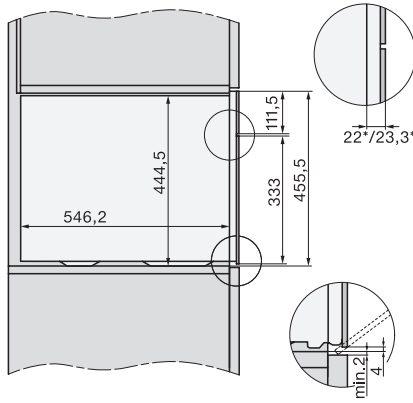

side view, DG, DGM, ESW7x20 installation drawings

Installation, ESW7x20, DGM7x4x installation drawings

Installation\_DG\_DGM\_DGC\_XL\_ESW7x10\_EVS7010, installation drawings

ESW7x10, EVS7010, DG7x4x, DGM7x4x installation drawings

DG7xxx, DGM7xxx, installation drawings

built-in DG DGM DGC XL build-under, installation drawing

Screw joint DG DGM, installation drawing

DGM 7440

Parna pećnica s mikrovalovima

za zdravu pripremu hrane i brzo zagrijavanje s umrežavanjem.

DG DGM, installation drawing

side view DG DGM, installation drawings

installation DGM, installation drawing