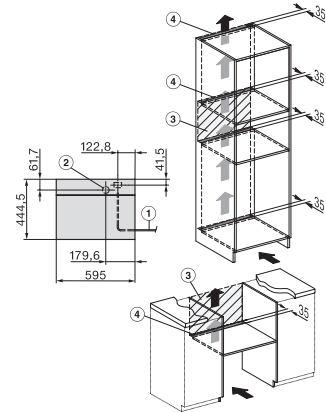

side view, DG, DGM, ESW7x20 installation drawings

Installation, ESW7x20, DGM7x4x installation drawings

Installation\_DG\_DGM\_DGC\_XL\_ESW7x10\_EVS7010, installation drawings

ESW7x10, EVS7010, DG7x4x, DGM7x4x installation drawings

DG7xxx, DGM7xxx, installation drawings

built-in DG DGM DGC XL build-under, installation drawing

Screw joint DG DGM, installation drawing

DGM 7440

Parna pećnica s mikrovalovima

za zdravu pripremu hrane i brzo zagrijavanje s umrežavanjem.

DG DGM, installation drawing

side view DG DGM, installation drawings

installation DGM, installation drawing