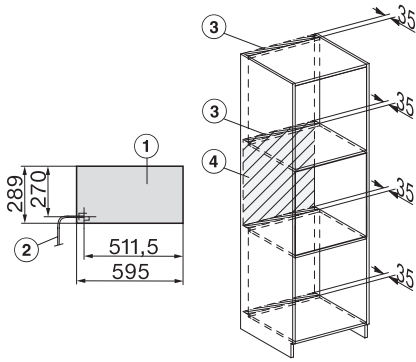

## DGM 7440

Parna pećnica s mikrovalovima

za zdravu pripremu hrane i brzo zagrijavanje s umrežavanjem.

H7000 handle, glass, installation drawings

Installation DG, DGM, DGC XL, ESW7x20 installation drawings

side view, DG, DGM, ESW7x20 installation drawings

Installation, ESW7x20, DGM7x4x installation drawings

Installation\_DG\_DGM\_DGC\_XL\_ESW7x10\_EVS7010, installation drawings

ESW7x10, EVS7010, DG7x4x, DGM7x4x installation drawings