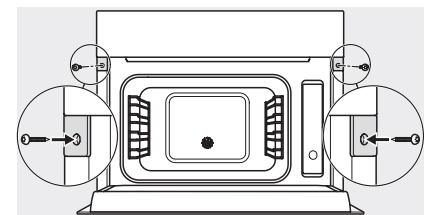

side view, DG, DGM, ESW7x20 installation drawings

Installation, ESW7x20, DGM7x4x installation drawings

Installation\_DG\_DGM\_DGC\_XL\_ESW7x10\_EVS7010, installation drawings

ESW7x10, EVS7010, DG7x4x, DGM7x4x installation drawings

DG7xxx, DGM7xxx, installation drawings

built-in DG DGM DGC XL build-under, installation drawing

Screw joint DG DGM, installation drawing

DGM 7440

Parna pećnica s mikrovalovima

za zdravu pripremu hrane i brzo zagrijavanje s umrežavanjem.

DG DGM, installation drawing

side view DG DGM, installation drawings

installation DGM, installation drawing