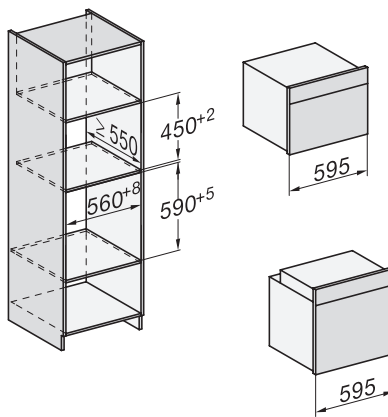

H 7860 BPX

Pečnica bez ručke

u savršeno usklađenoj izvedbi s termometrom za hranu i BrillantLight.

installation H7000 XL, installation drawing

side view H7000 XL, installation drawings

built-in H7000 XL, installation drawing

H226x-1B/BP/E/EP/I/IP, H2x6xB/BP, H7x6xB/BP/BPX, installation drawings

H226x-1B/BP/E/EP/I/IP, H2760B/BP, H28x0B/BP, H7x40BM/BMX, H7x6xB/BP/BPX, installation drawings

side view H7000 XL build-under, installation drawing