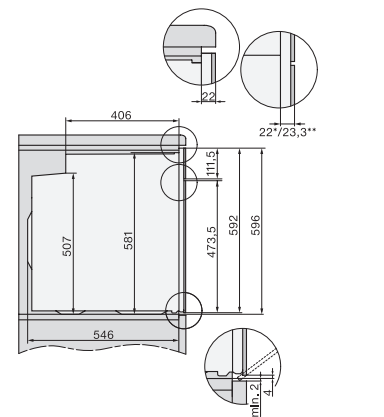

H 7860 BPX

Pečnica bez ručke

u savršeno usklađenoj izvedbi s termometrom za hranu i BrillantLight.

installation H7000 XL, installation drawing

side view H7000 XL, installation drawings

built-in H7000 XL, installation drawing

Installation H7000 XL underframe, installation drawings

Installation H7000 BM XL, installation drawings

side view H7000 XL build-under, installation drawing

side view Kombi BM XL, installation drawings

Installation Kombi BM XL, installation drawings