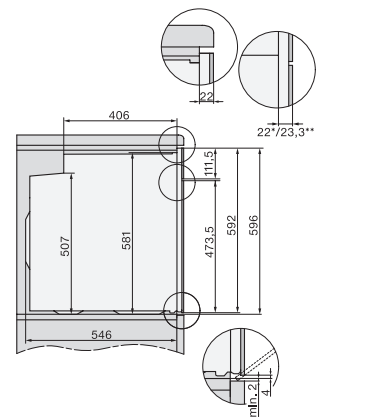

H 7860 BPX

Pečnica bez ručke

u savršeno usklađenoj izvedbi s termometrom za hranu i BrillantLight.

installation H7000 XL, installation drawing

side view H7000 XL, installation drawings

built-in H7000 XL, installation drawing

H226x-1B/BP/E/EP/I/IP, H2x6xB/BP, H7x6xB/BP/BPX, installation drawings

H226x-1B/BP/E/EP/I/IP, H2760B/BP, H28x0B/BP, H7x40BM/BMX, H7x6xB/BP/BPX, installation drawings

side view H7000 XL build-under, installation drawing