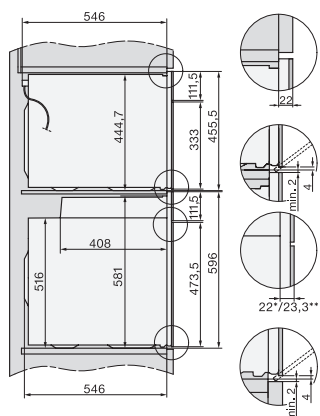

H 7860 BPX

Pečnica bez ručke

u savršeno usklađenoj izvedbi s termometrom za hranu i BrillantLight.

installation H7000 XL, installation drawing

side view H7000 XL, installation drawings

built-in H7000 XL, installation drawing

H226x-1B/BP/E/EP/I/IP, H2x6xB/BP, H7x6xB/BP/BPX, installation drawings

H226x-1B/BP/E/EP/I/IP, H2760B/BP, H28x0B/BP, H7x40BM/BMX, H7x6xB/BP/BPX, installation drawings

side view H7000 XL build-under, installation drawing

H2xxx-1 B/BP/E/I/IP, H7xxx B/BP/BM/BMX, installation drawings

H2xxx-1 B/BP/E/I/IP, H7xxx B/BP/BM/BMX, installation drawings