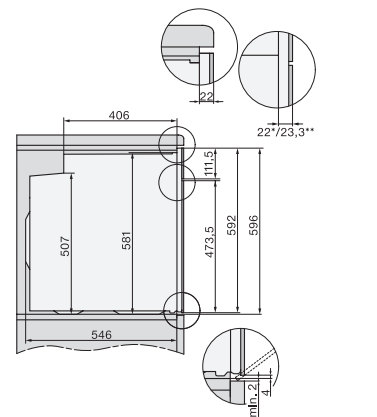

H 7860 BPX

Pečnica bez ručke

u savršeno usklađenoj izvedbi s termometrom za hranu i BrillantLight.

installation H7000 XL, installation drawing

side view H7000 XL, installation drawings

built-in H7000 XL, installation drawing

H226x-1B/BP/E/EP/I/IP, H2x6xB/BP, H7x6xB/BP/BPX, installation drawings

H226x-1B/BP/E/EP/I/IP, H2760B/BP, H28x0B/BP, H7x40BM/BMX, H7x6xB/BP/BPX, installation drawings

side view H7000 XL build-under, installation drawing