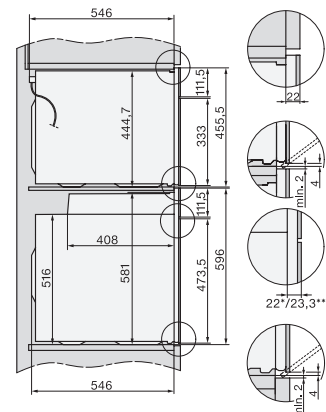

H2760B/BP, H28x0B/BP, H7x6xB/BP/BPX, DGC7351, DGC7151, installation drawings

H226x-1B/BP/E/EP//IP, H2760B/BP, H28x0B/BP, H7x6xB/BP/BPX, installation drawings

H226x-1B/BP/E/EP//IP, H2x6xB/BP, H7x6xB/BP/BPX, installation drawings

H2x6x-1B/BP/E/EP//IP, H2850BP, H7x6xB/BP/BPX, H2x6xB, installation drawings

DG2840, DG7x40, DGC7x4x, DG7x6x, DGC7x6x, DGD7635, DGM7x4x, DO7, H28B/BP, H7x4xB/BM/BP, H7x6xB/BP, installation drawing

H226x-1B/BP/E/EP//IP, H2760B/BP, H28x0B/BP, H7x40BM/BMX, H7x6xB/BP/BPX, installation drawings

H2760B/BP, H28x0B/BP, H7x6xB/BP/BPX, installation drawings

H2xxx-1 B/BP/E//IP, H7xxx B/BP/BM/BMX, installation drawings

H 7860 BP

Pečnica

u savršeno usklađenoj izvedbi s termometrom za hranu i BrillantLight.