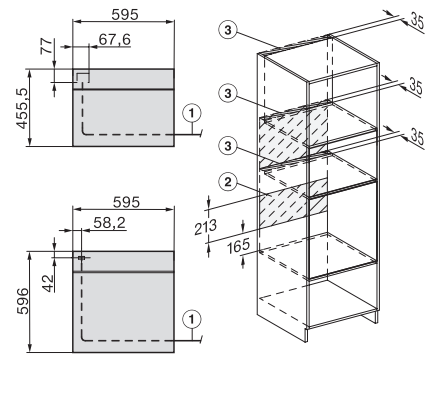

H 7860 BP

Pečnica

u savršeno usklađenoj izvedbi s termometrom za hranu i BrillantLight.

installation H7000 XL, installation drawing

side view H7000 XL, installation drawings

built-in H7000 XL, installation drawing

Installation H7000 XL underframe, installation drawings

H7000 handle, installation drawing

Installation H7000 BM XL, installation drawings

side view H7000 XL build-under, installation drawing

side view Kombi BM XL, installation drawings