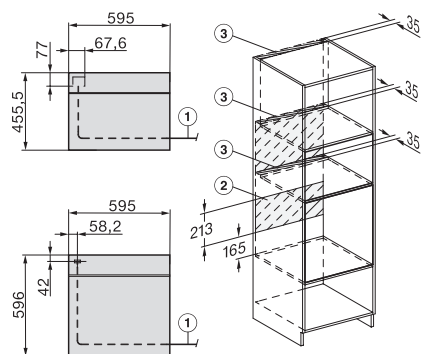

H2x6x-1B/BP/E/EP//IP, H2850BP, H7x6xB/BP/BPX, H2x6xB, installation drawings

DG2840, DG7x40, DGC7x4x, DG7x6x, DGC7x6x, DGD7635, DGM7x4x, DO7, H28B/BP, H7x4xB/BM/BP, H7x6xB/BP, installation drawing

H226x-1B/BP/E/EP//IP, H2760B/BP, H28x0B/BP, H7x40BM/BMX, H7x6xB/BP/BPX, installation drawings

H2760B/BP, H28x0B/BP, H7x6xB/BP/BPX, installation drawings

H2xxx-1 B/BP/E//IP, H7xxx B/BP/BM/BMX, installation drawings

H 7860 BP

Pečnica

u savršeno usklađenoj izvedbi s termometrom za hranu i BrillantLight.

H2xxx-1 B/BP/E/I/IP, H7xxx B/BP/BM/BMX, installation drawings