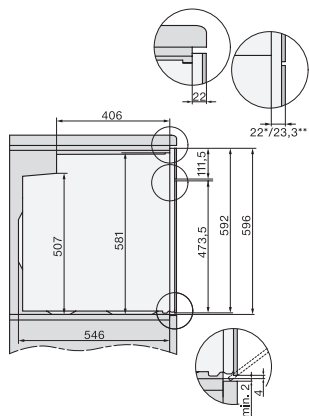

H 7860 BP

Pečnica

u savršeno usklađenoj izvedbi s termometrom za hranu i BrillantLight.

installation H7000 XL, installation drawing

side view H7000 XL, installation drawings

built-in H7000 XL, installation drawing

Installation H7000 XL underframe, installation drawings

H7000 handle, glass, installation drawings

Installation H7000 BM XL, installation drawings

side view H7000 XL build-under, installation drawing

side view Kombi BM XL, installation drawings