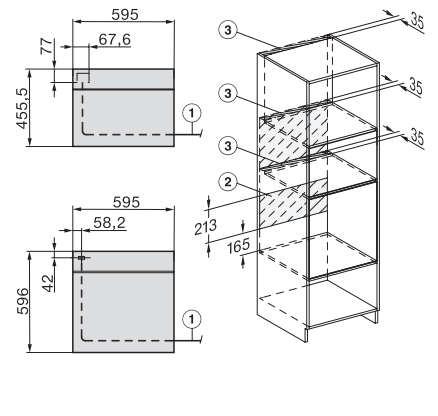

H 7860 BP

Pečnica

u savršeno usklađenoj izvedbi s termometrom za hranu i BrillantLight.

installation H7000 XL, installation drawing

side view H7000 XL, installation drawings

built-in H7000 XL, installation drawing

Installation H7000 XL underframe, installation drawings

H7000 handle, glass, installation drawings

Installation H7000 BM XL, installation drawings

side view H7000 XL build-under, installation drawing

side view Kombi BM XL, installation drawings