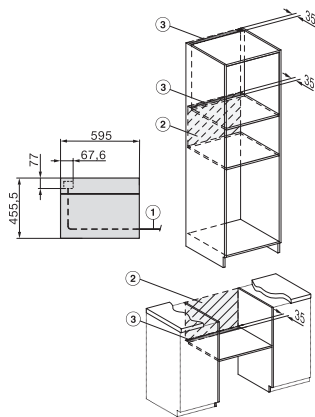

H 7840 BMX

Kompaktna pečnica s mikrovalovima bez ručke
u savršeno usklađenoj izvedbi s auto. programima i termometrom za hranu.

side view H7000 BM, installation drawings

built-in H7000 BM, installation drawing

built-in H7000 BM build-under, installation drawings

installation H7000 BM, installation drawing

Installation H7000 BM XL, installation drawings

side view H7000 BM build-under, installation drawings

side view Kombi BM XL, installation drawings