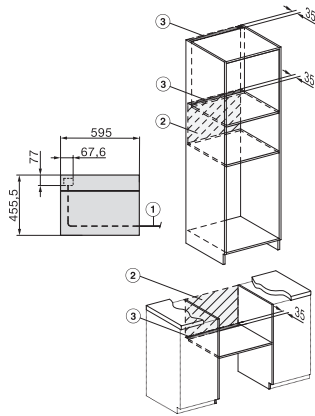

H 7840 BMX

Kompaktna pečnica s mikrovalovima bez ručke
u savršeno usklađenoj izvedbi s auto. programima i termometrom za hranu.

side view H7000 BM, installation drawings

built-in H7000 BM, installation drawing

built-in H7000 BM build-under, installation drawings

installation H7000 BM, installation drawing

Installation H7000 BM XL, installation drawings

side view H7000 BM build-under, installation drawings

side view Kombi BM XL, installation drawings