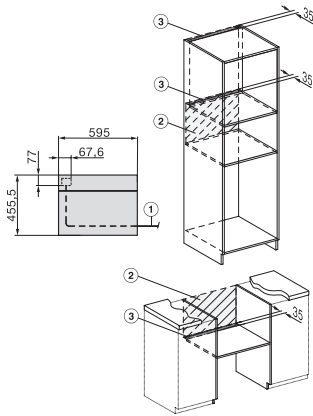

## H 7840 BMX

Kompaktna pečnica s mikrovalovima bez ručke  
u savršeno usklađenoj izvedbi s auto. programima i termometrom za hranu.

side view H7000 BM, installation drawings

built-in H7000 BM, installation drawing

built-in H7000 BM build-under, installation drawings

installation H7000 BM, installation drawing

Installation H7000 BM XL, installation drawings

side view H7000 BM build-under, installation drawings

side view Kombi BM XL, installation drawings