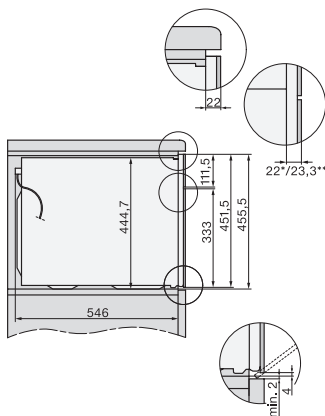

## H 7840 BM

Kompaktna pečnica s mikrovalovima

u savršeno usklađenoj izvedbi s auto. programima i termometrom za hranu.

side view H7000 BM, installation drawings

built-in H7000 BM, installation drawing

built-in H7000 BM build-under, installation drawings

installation H7000 BM, installation drawing

H7000 handle, installation drawing

Installation H7000 BM XL, installation drawings

side view H7000 BM build-under, installation drawings

side view Kombi BM XL, installation drawings