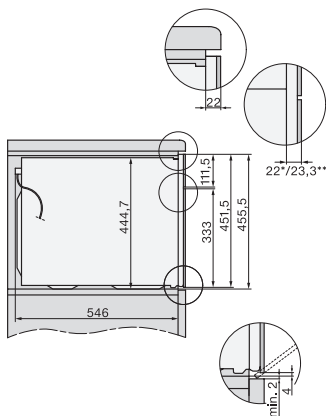

H 7840 BM

Kompaktna pečnica s mikrovalovima

u savršeno usklađenoj izvedbi s auto. programima i termometrom za hranu.

side view H7000 BM, installation drawings

built-in H7000 BM, installation drawing

built-in H7000 BM build-under, installation drawings

installation H7000 BM, installation drawing

H7000 handle, glass, installation drawings

Installation H7000 BM XL, installation drawings

side view H7000 BM build-under, installation drawings

side view Kombi BM XL, installation drawings