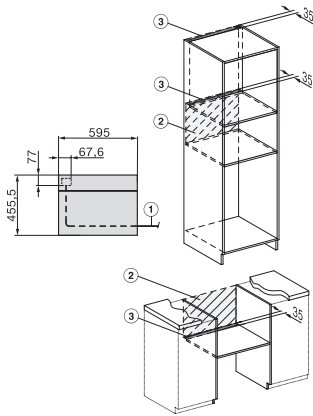

H 7840 BM

Kompaktna pečnica s mikrovalovima

u savršeno usklađenoj izvedbi s auto. programima i termometrom za hranu.

side view H7000 BM, installation drawings

built-in H7000 BM, installation drawing

built-in H7000 BM build-under, installation drawings

installation H7000 BM, installation drawing

H7000 handle, glass, installation drawings

Installation H7000 BM XL, installation drawings

side view H7000 BM build-under, installation drawings

side view Kombi BM XL, installation drawings