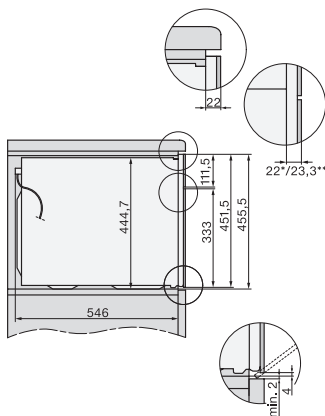

H 7840 BM

Kompaktna pečnica s mikrovalovima

u savršeno usklađenoj izvedbi s auto. programima i termometrom za hranu.

side view H7000 BM, installation drawings

built-in H7000 BM, installation drawing

built-in H7000 BM build-under, installation drawings

installation H7000 BM, installation drawing

H7000 handle, glass, installation drawings

Installation H7000 BM XL, installation drawings

side view H7000 BM build-under, installation drawings

side view Kombi BM XL, installation drawings