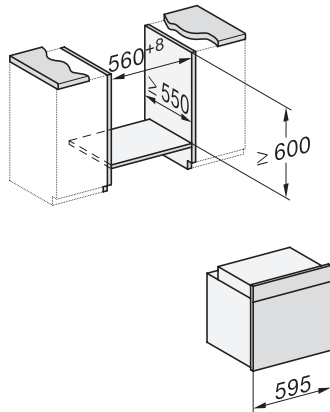

H 7464 BPX

Pečnica bez ručke

u savršeno usklađenoj izvedbi s termometrom za hranu i LED osvjetljenjem.

H226x-1B/BP/E/EP/IP, H2760B/BP, H28x0B/BP, H7x6xB/BP/BPX installation drawings

H2760B/BP, H28x0B/BP, H7x6xB/BP/BPX, DGC7351, DGC7151, installation drawings

H226x-1B/BP/E/EP/IP, H2760B/BP, H28x0B/BP, H7x6xB/BP/BPX, installation drawings

H226x-1B/BP/E/EP/IP, H2x6xB/BP, H7x6xB/BP/BPX, installation drawings

H2x6x-1B/BP/E/EP/IP, H2850BP, H7x6xB/BP/BPX, H2x6xB, installation drawings