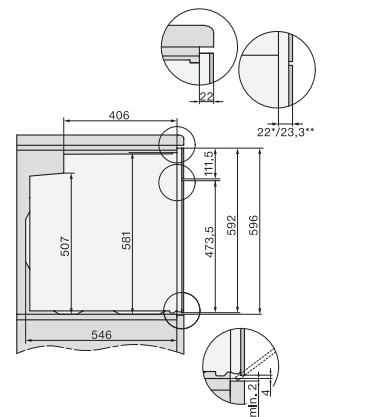

## H 7464 BPX

Pečnica bez ručke

u savršeno usklađenoj izvedbi s termometrom za hranu i LED osvjetljenjem.

installation H7000 XL, installation drawing

side view H7000 XL, installation drawings

built-in H7000 XL, installation drawing

Installation H7000 XL underframe, installation drawings

Installation H7000 BM XL, installation drawings

side view H7000 XL build-under, installation drawing

side view Kombi BM XL, installation drawings

Installation Kombi BM XL, installation drawings