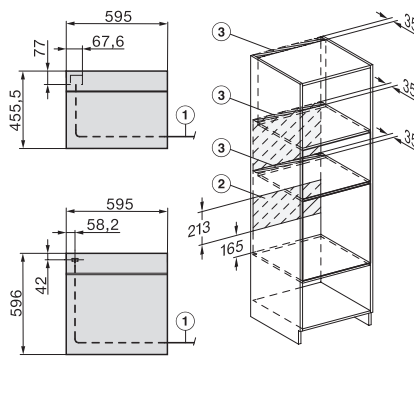

H 7464 BPX

Pečnica bez ručke

u savršeno usklađenoj izvedbi s termometrom za hranu i LED osvjetljenjem.

installation H7000 XL, installation drawing

side view H7000 XL, installation drawings

built-in H7000 XL, installation drawing

Installation H7000 XL underframe, installation drawings

Installation H7000 BM XL, installation drawings

side view H7000 XL build-under, installation drawing

side view Kombi BM XL, installation drawings

Installation Kombi BM XL, installation drawings