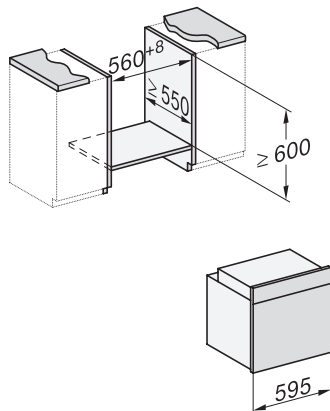

H 7464 BPX

Pečnica bez ručke

u savršeno usklađenoj izvedbi s termometrom za hranu i LED osvjetljenjem.

H226x-1B/BP/E/EP/IP, H2760B/BP, H28x0B/BP, H7x6xB/BP/BPX installation drawings

H2760B/BP, H28x0B/BP, H7x6xB/BP/BPX, DGC7351, DGC7151, installation drawings

H226x-1B/BP/E/EP/IP, H2760B/BP, H28x0B/BP, H7x6xB/BP/BPX, installation drawings

H226x-1B/BP/E/EP/IP, H2x6xB/BP, H7x6xB/BP/BPX, installation drawings

H2x6x-1B/BP/E/EP/IP, H2850BP, H7x6xB/BP/BPX, H2x6xB, installation drawings