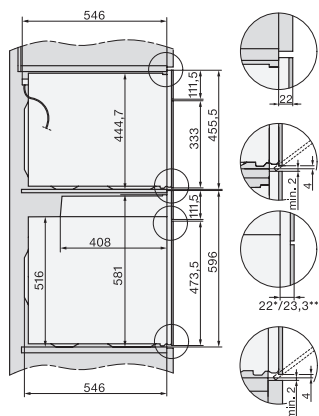

H 7464 BPX

Pečnica bez ručke

u savršeno usklađenoj izvedbi s termometrom za hranu i LED osvjetljenjem.

installation H7000 XL, installation drawing

side view H7000 XL, installation drawings

built-in H7000 XL, installation drawing

Installation H7000 XL underframe, installation drawings

Installation H7000 BM XL, installation drawings

side view H7000 XL build-under, installation drawing

side view Kombi BM XL, installation drawings

Installation Kombi BM XL, installation drawings