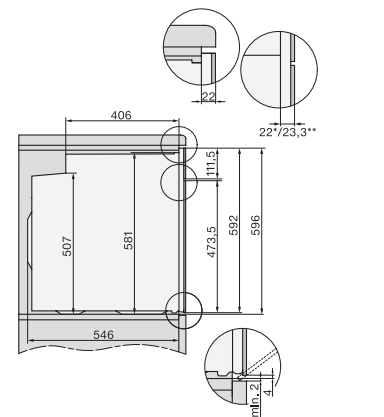

H 7464 BPX

Pečnica bez ručke

u savršeno usklađenoj izvedbi s termometrom za hranu i LED osvjetljenjem.

installation H7000 XL, installation drawing

side view H7000 XL, installation drawings

built-in H7000 XL, installation drawing

Installation H7000 XL underframe, installation drawings

Installation H7000 BM XL, installation drawings

side view H7000 XL build-under, installation drawing

side view Kombi BM XL, installation drawings

Installation Kombi BM XL, installation drawings