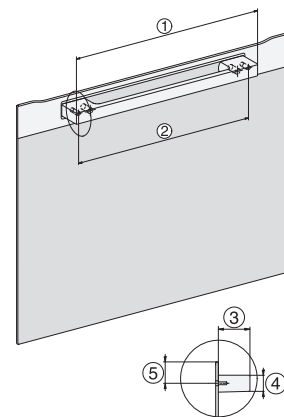

H 7464 BP

Pečnica

u savršeno usklađenoj izvedbi s termometrom za hranu i LED osvjetljenjem.

installation H7000 XL, installation drawing

side view H7000 XL, installation drawings

built-in H7000 XL, installation drawing

Installation H7000 XL underframe, installation drawings

H2x6x-1B/BP/E/EP/I/IP, H2850BP, H7x6xB/BP/BPX, H2x6xB, installation drawings

H7000 handle, installation drawing

Installation H7000 BM XL, installation drawings