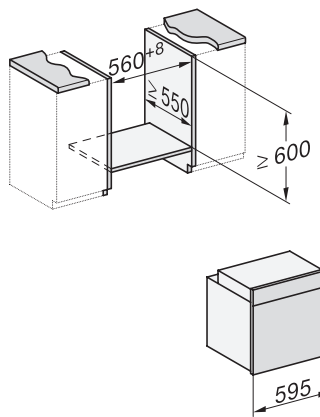

H 7464 BP

Pečnica

u savršeno usklađenoj izvedbi s termometrom za hranu i LED osvjetljenjem.

installation H7000 XL, installation drawing

side view H7000 XL, installation drawings

built-in H7000 XL, installation drawing

Installation H7000 XL underframe, installation drawings

H2x6x-1B/BP/E/EP/I/IP, H2850BP, H7x6xB/BP/BPX, H2x6xB, installation drawings

H7000 handle, installation drawing

Installation H7000 BM XL, installation drawings