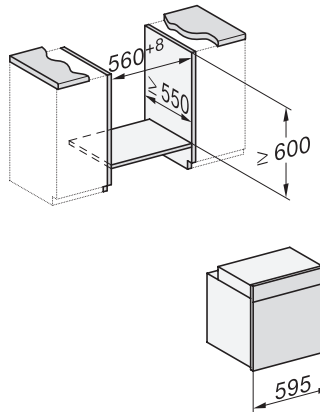

H226x-1B/BP/E/EP/IP, H2x6xB/BP, H7x6xB/BP/BPX, installation drawings