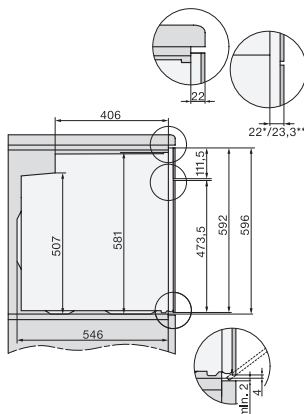

H 7464 BP

Pečnica

u savršeno usklađenoj izvedbi s termometrom za hranu i LED osvjetljenjem.

H226x-1B/BP/E/EP/IP, H2760B/BP, H28x0B/BP, H7x6xB/BP/BPX installation drawings

H2760B/BP, H28x0B/BP, H7x6xB/BP/BPX, DGC7351, DGC7151, installation drawings

H226x-1B/BP/E/EP/IP, H2760B/BP, H28x0B/BP, H7x6xB/BP/BPX, installation drawings

H226x-1B/BP/E/EP/IP, H2x6xB/BP, H7x6xB/BP/BPX, installation drawings

DG2840, DG7x40, DGC7x4x, DG7x6x, DGC7x6x, DGD7635, DGM7x4x, DO7, H28B/BP, H7x4xB/BM/BP, H7x6xB/BP, installation drawing

H226x-1B/BP/E/EP/IP, H2760B/BP, H28x0B/BP, H7x40BM/BMX, H7x6xB/BP/BPX, installation drawings

H2760B/BP, H28x0B/BP, H7x6xB/BP/BPX, installation drawings

H2xxx-1 B/BP/E/IP, H7xxx B/BP/BM/BMX, installation drawings