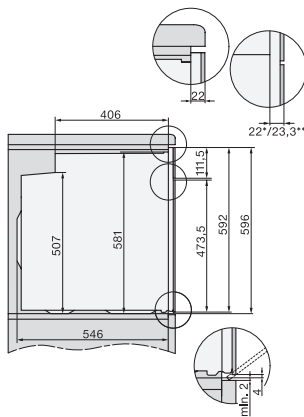

H 7464 BP

Pečnica

u savršeno usklađenoj izvedbi s termometrom za hranu i LED osvjetljenjem.

installation H7000 XL, installation drawing

side view H7000 XL, installation drawings

built-in H7000 XL, installation drawing

Installation H7000 XL underframe, installation drawings

H2x6x-1B/BP/E/EP/I/IP, H2850BP, H7x6xB/BP/BPX, H2x6xB, installation drawings

H7000 handle, installation drawing

Installation H7000 BM XL, installation drawings

side view H7000 XL build-under, installation drawing

side view Kombi BM XL, installation drawings

H 7464 BP

Pećnica

u savršeno usklađenoj izvedbi s termometrom za hranu i LED osvjetljenjem.

Installation Kombi BM XL, installation drawings