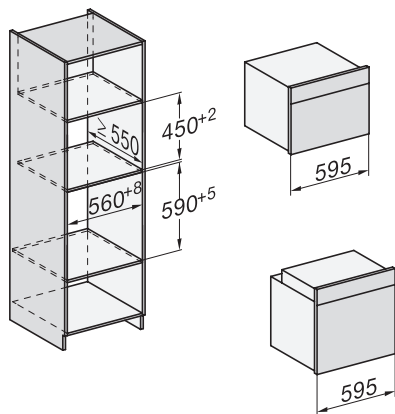

H226x-1B/BP/E/EP/IP, H2760B/BP, H28x0B/BP, H7x40BM/BMX, H7x6xB/BP/BPX, installation drawings