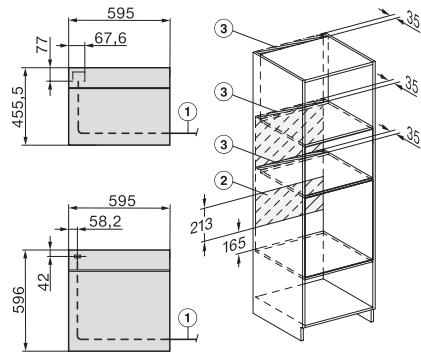

Installation H7000 XL underframe, installation drawings

H2x6x-1B/BP/E/EP/I/IP, H2850BP, H7x6xB/BP/BPX, H2x6xB, installation drawings

H7000 handle, installation drawing

Installation H7000 BM XL, installation drawings

side view H7000 XL build-under, installation drawing

side view Kombi BM XL, installation drawings

H 7464 BP

Pećnica

u savršeno usklađenoj izvedbi s termometrom za hranu i LED osvjetljenjem.

Installation Kombi BM XL, installation drawings