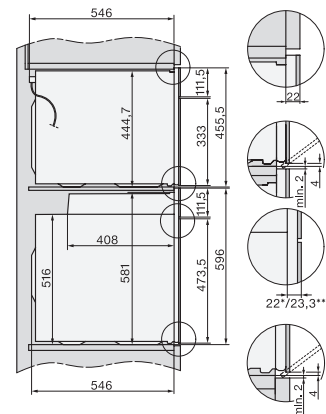

H 7464 BP

Pečnica

u savršeno usklađenoj izvedbi s termometrom za hranu i LED osvjetljenjem.

H226x-1B/BP/E/EP/IP, H2760B/BP, H28x0B/BP, H7x6xB/BP/BPX installation drawings

H2760B/BP, H28x0B/BP, H7x6xB/BP/BPX, DGC7351, DGC7151, installation drawings

H226x-1B/BP/E/EP/IP, H2760B/BP, H28x0B/BP, H7x6xB/BP/BPX, installation drawings

H226x-1B/BP/E/EP/IP, H2x6xB/BP, H7x6xB/BP/BPX, installation drawings

DG2840, DG7x40, DGC7x4x, DG7x6x, DGC7x6x, DGD7635, DGM7x4x, DO7, H28B/BP, H7x4xB/BM/BP, H7x6xB/BP, installation drawing

H226x-1B/BP/E/EP/IP, H2760B/BP, H28x0B/BP, H7x40BM/BMX, H7x6xB/BP/BPX, installation drawings

H2760B/BP, H28x0B/BP, H7x6xB/BP/BPX, installation drawings

H2xxx-1 B/BP/E/IP, H7xxx B/BP/BM/BMX, installation drawings