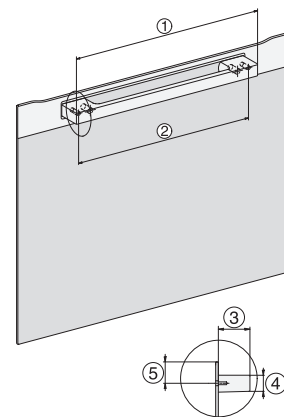

H 7464 BP

Pečnica

u savršeno usklađenoj izvedbi s termometrom za hranu i LED osvjetljenjem.

installation H7000 XL, installation drawing

side view H7000 XL, installation drawings

built-in H7000 XL, installation drawing

Installation H7000 XL underframe, installation drawings

H2x6x-1B/BP/E/EP/I/P, H2850BP, H7x6xB/BP/BPX, H2x6xB, installation drawings

H7000 handle, installation drawing

Installation H7000 BM XL, installation drawings