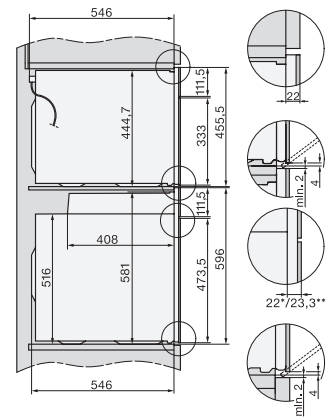

H 7464 BP

Pečnica

u savršeno usklađenoj izvedbi s termometrom za hranu i LED osvjetljenjem.

installation H7000 XL, installation drawing

side view H7000 XL, installation drawings

built-in H7000 XL, installation drawing

Installation H7000 XL underframe, installation drawings

H2x6x-1B/BP/E/EP/I/IP, H2850BP, H7x6xB/BP/BPX, H2x6xB, installation drawings

H7000 handle, installation drawing

Installation H7000 BM XL, installation drawings

side view H7000 XL build-under, installation drawing

side view Kombi BM XL, installation drawings

H 7464 BP

Pećnica

u savršeno usklađenoj izvedbi s termometrom za hranu i LED osvjetljenjem.

Installation Kombi BM XL, installation drawings