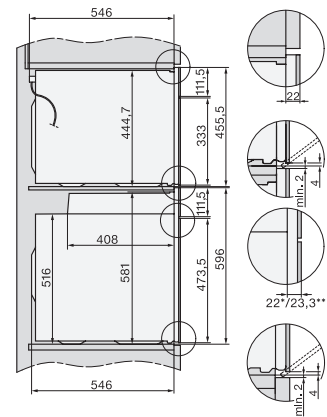

H 7464 BP

Pečnica

u savršeno usklađenoj izvedbi s termometrom za hranu i LED osvjetljenjem.

installation H7000 XL, installation drawing

side view H7000 XL, installation drawings

built-in H7000 XL, installation drawing

Installation H7000 XL underframe, installation drawings

H2x6x-1B/BP/E/EP/I/P, H2850BP, H7x6xB/BP/BPX, H2x6xB, installation drawings

H7000 handle, installation drawing

Installation H7000 BM XL, installation drawings

side view H7000 XL build-under, installation drawing

side view Kombi BM XL, installation drawings

H 7464 BP

Pećnica

u savršeno usklađenoj izvedbi s termometrom za hranu i LED osvjetljenjem.

Installation Kombi BM XL, installation drawings