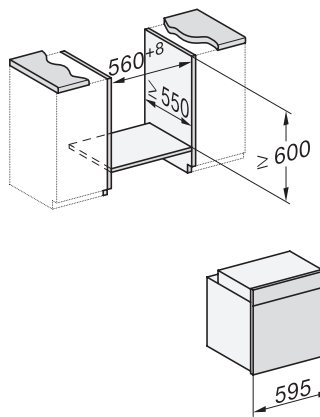

H 7464 BP

Pečnica

u savršeno usklađenoj izvedbi s termometrom za hranu i LED osvjetljenjem.

installation H7000 XL, installation drawing

side view H7000 XL, installation drawings

built-in H7000 XL, installation drawing

Installation H7000 XL underframe, installation drawings

H2x6x-1B/BP/E/EP/I/P, H2850BP, H7x6xB/BP/BPX, H2x6xB, installation drawings

H7000 handle, installation drawing

Installation H7000 BM XL, installation drawings